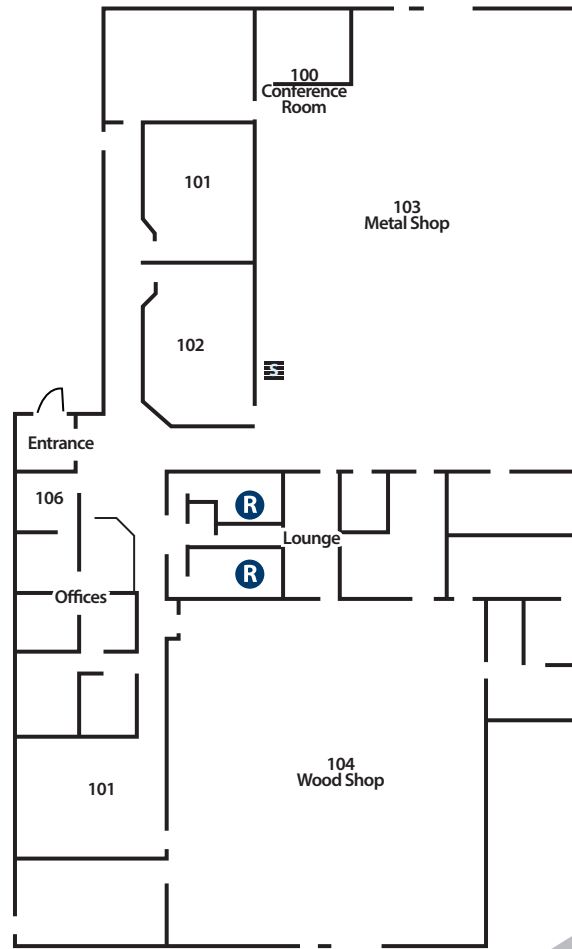

TECHNICAL EDUCATION CENTER

HARRISON CAMPUS

CENTER FOR MEDICAL IMAGING STUDIES

HARRISON CAMPUS

CAMPUS MAP

Mid Michigan Community College
MMCC

HARRISON CAMPUS

- Harrison Main Building
- Automotive Lab
- Health and Science Computer and Welding Labs
- Goldberg Center
- Center Medical Imaging Studies
- Technical Educational Center

FIRST FLOOR - MMCC MAIN BUILDING

HARRISON CAMPUS

SECOND FLOOR - MMCC MAIN BUILDING

HARRISON CAMPUS