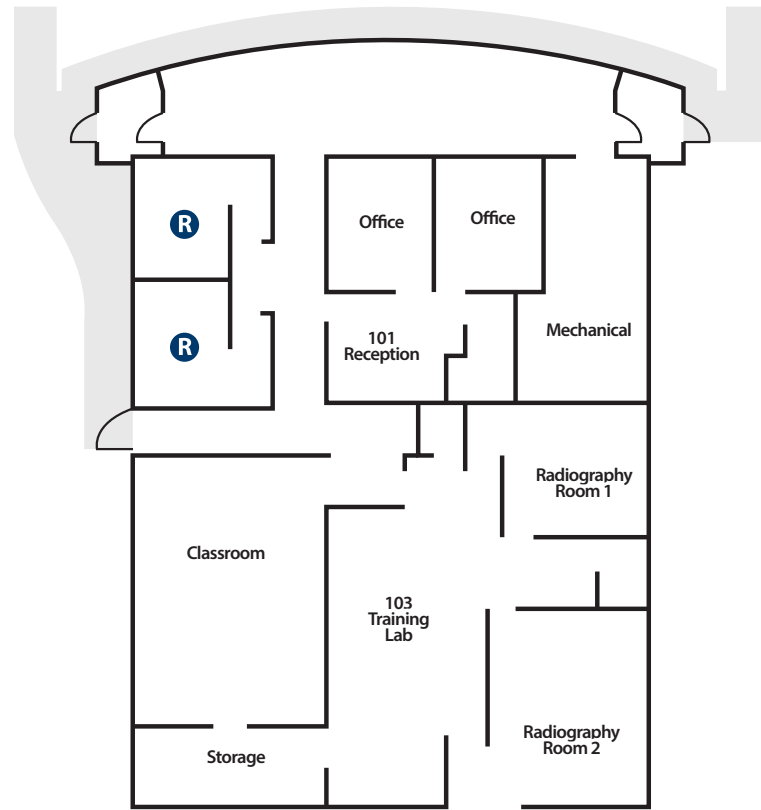

TECHNICAL EDUCATION CENTER

HARRISON CAMPUS

CENTER FOR MEDICAL IMAGING STUDIES

HARRISON CAMPUS

CAMPUS MAP

Mid Michigan Community College
MMCC

HARRISON CAMPUS

- Harrison Main Building
- Automotive Lab
- Health and Science Computer and Welding Labs
- Goldberg Center
- Center Medical Imaging Studies
- Technical Educational Center

FIRST FLOOR - MMCC MAIN BUILDING

HARRISON CAMPUS

SECOND FLOOR - MMCC MAIN BUILDING

HARRISON CAMPUS