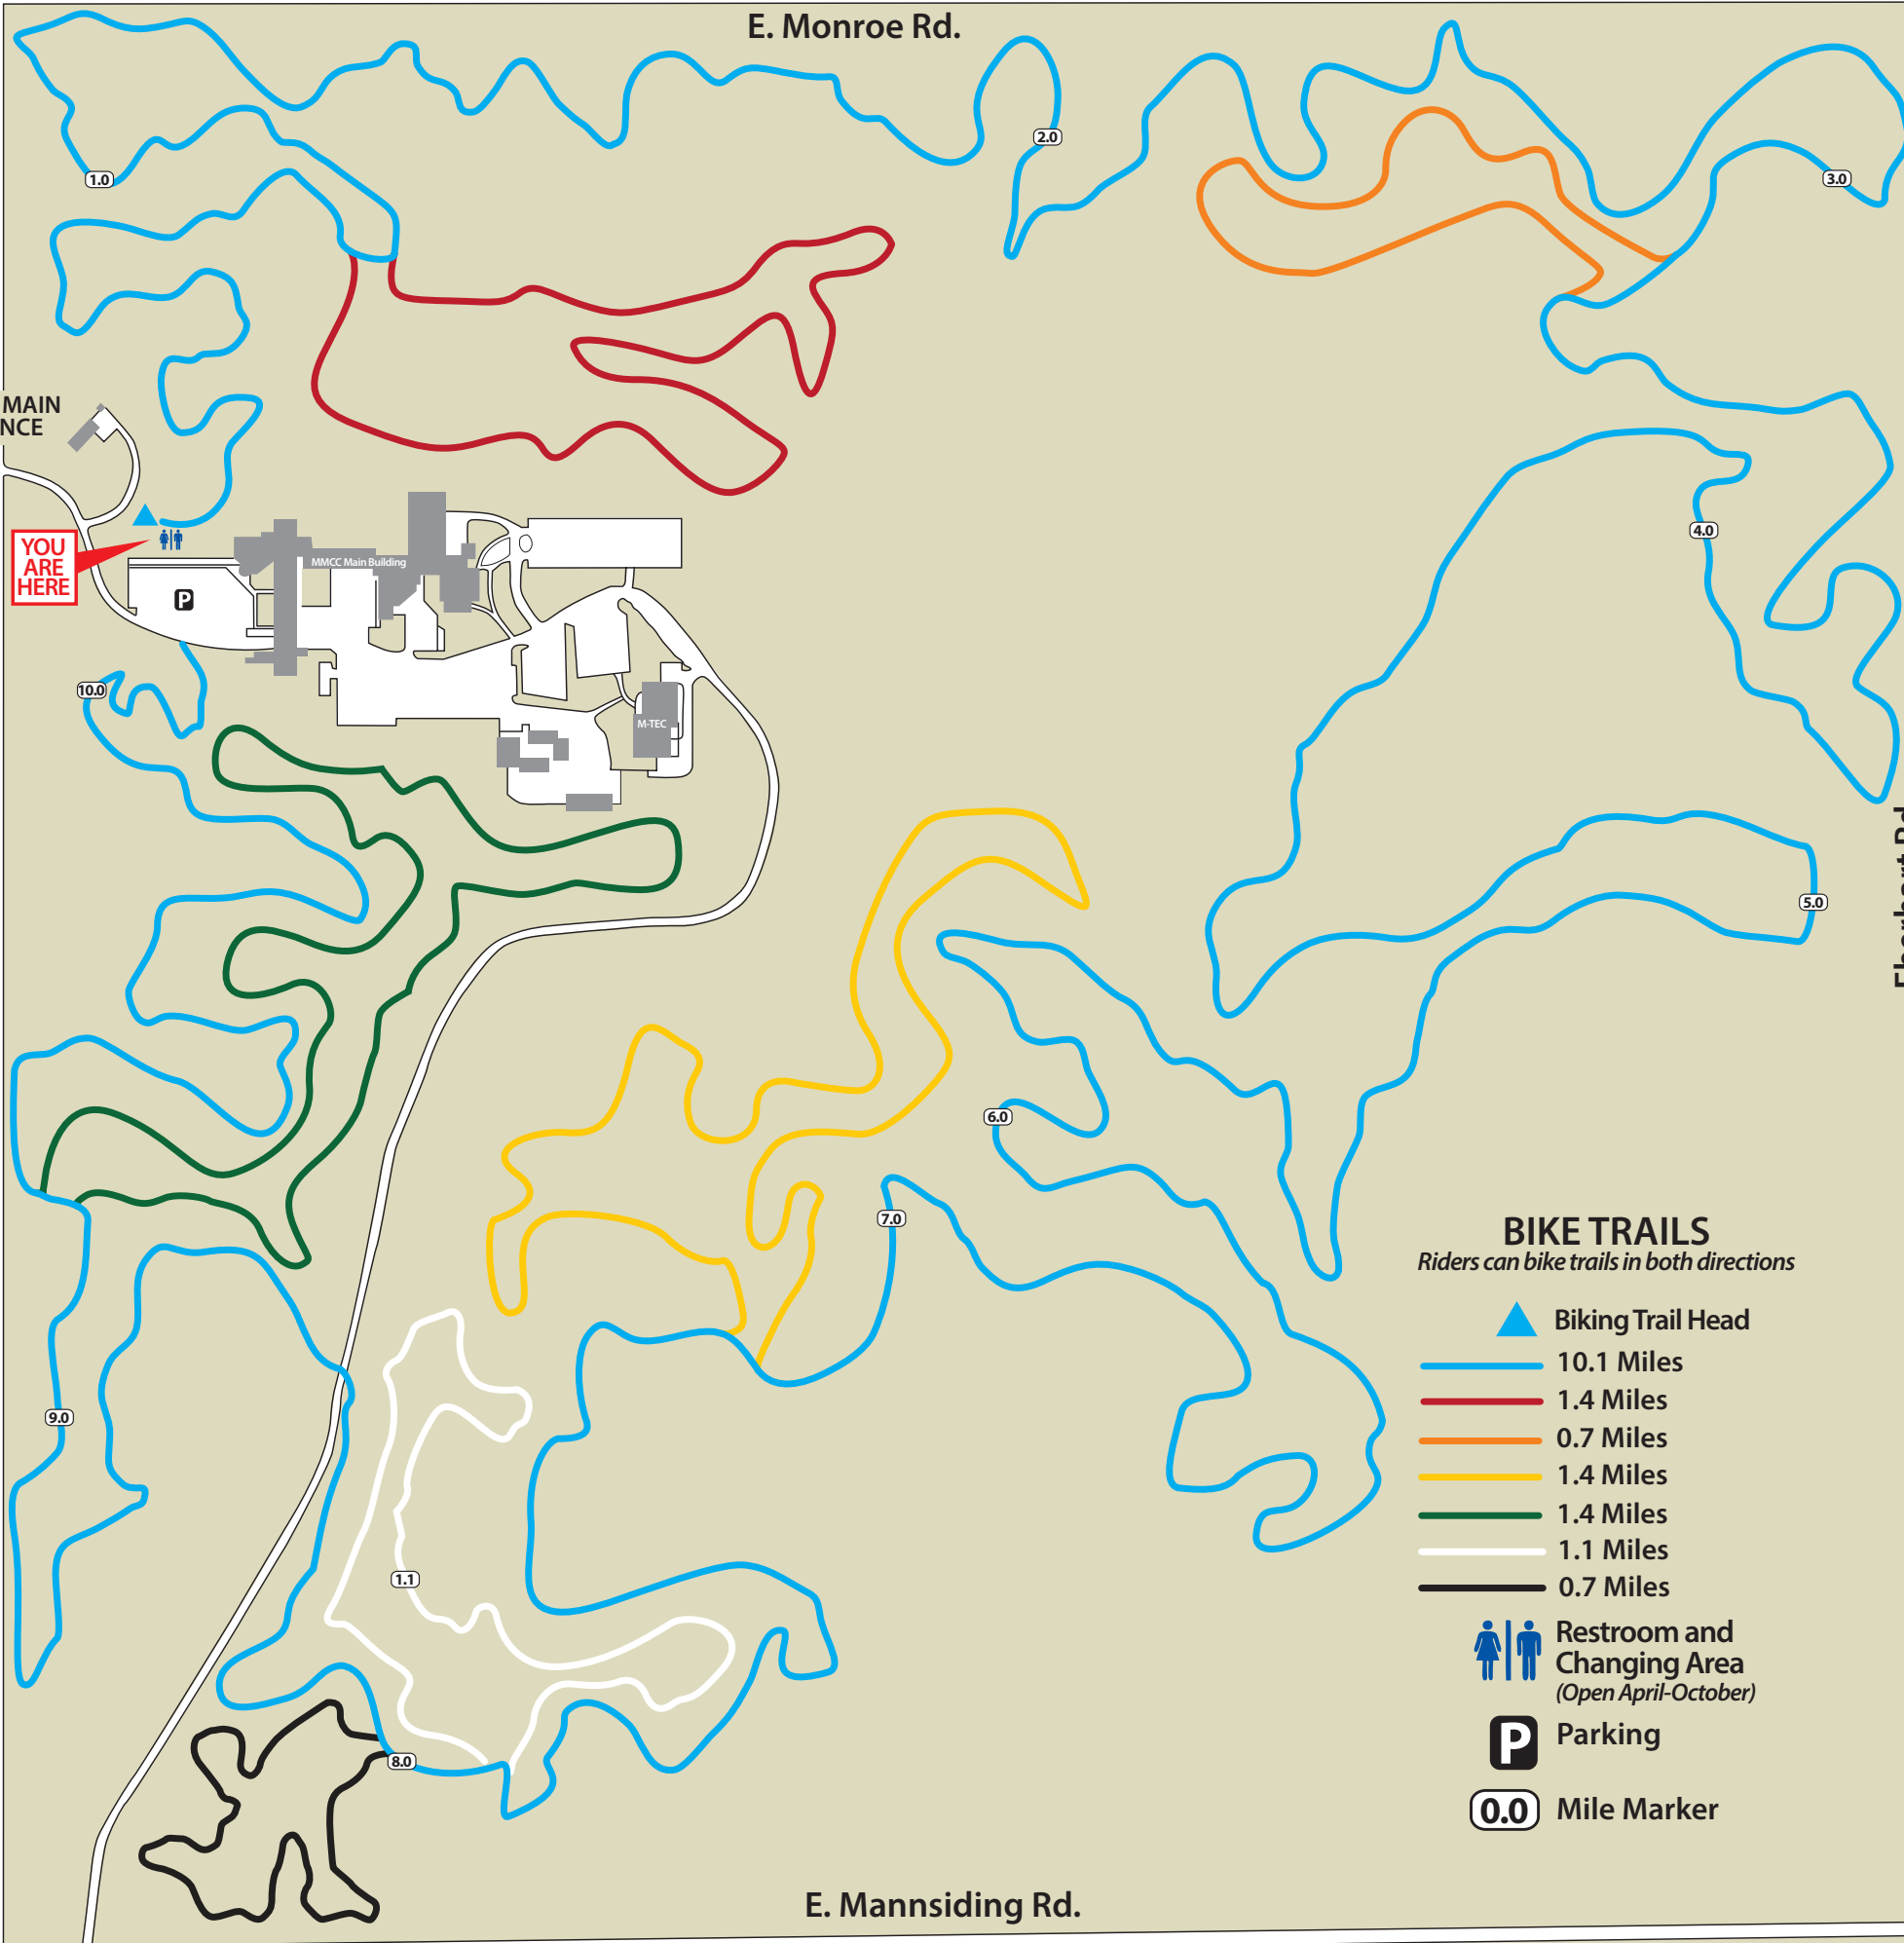

E. Monroe Rd.

MMCC'S MAIN ENTRANCE

YOU ARE HERE

MMCC Main Building

M-TEC

S. Clare Ave. (Old 27)

Eberhart Rd.

E. Mannsiding Rd.

BIKE TRAILS

Riders can bike trails in both directions

 Biking Trail Head

 10.1 Miles

 1.4 Miles

 0.7 Miles

 1.4 Miles

 1.4 Miles

 1.1 Miles

 0.7 Miles

 Restroom and Changing Area
(Open April-October)

 Parking

 Mile Marker