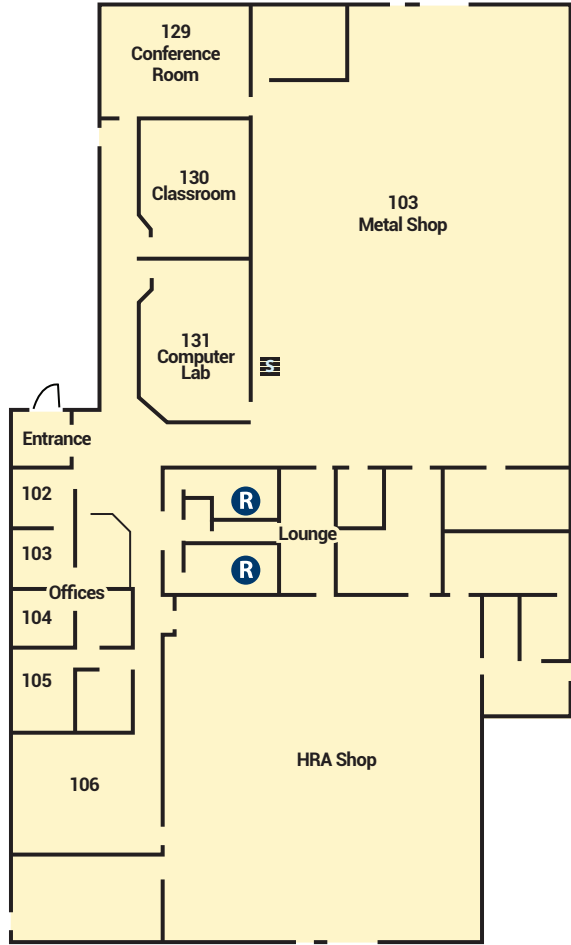

TECHNICAL EDUCATION CENTER

HARRISON CAMPUS

- Technical Educational Center
- Center Medical Imaging Studies
- R Restrooms
- Stairwell

CENTER FOR MEDICAL IMAGING STUDIES

HARRISON CAMPUS

CAMPUS MAP

HARRISON CAMPUS

- Harrison Main Building
- Automotive Lab
- Health and Science Computer and Welding Labs
- Goldberg Center
- Center Medical Imaging Studies
- Technical Educational Center

FIRST FLOOR - MAIN BUILDING

HARRISON CAMPUS

SECOND FLOOR - MAIN BUILDING

HARRISON CAMPUS

- Main Building
- Goldberg Center
- Health Sciences and Computer and Welding Labs
- Automotive Lab
- R Restrooms
- X Elevators
- S Stairwell