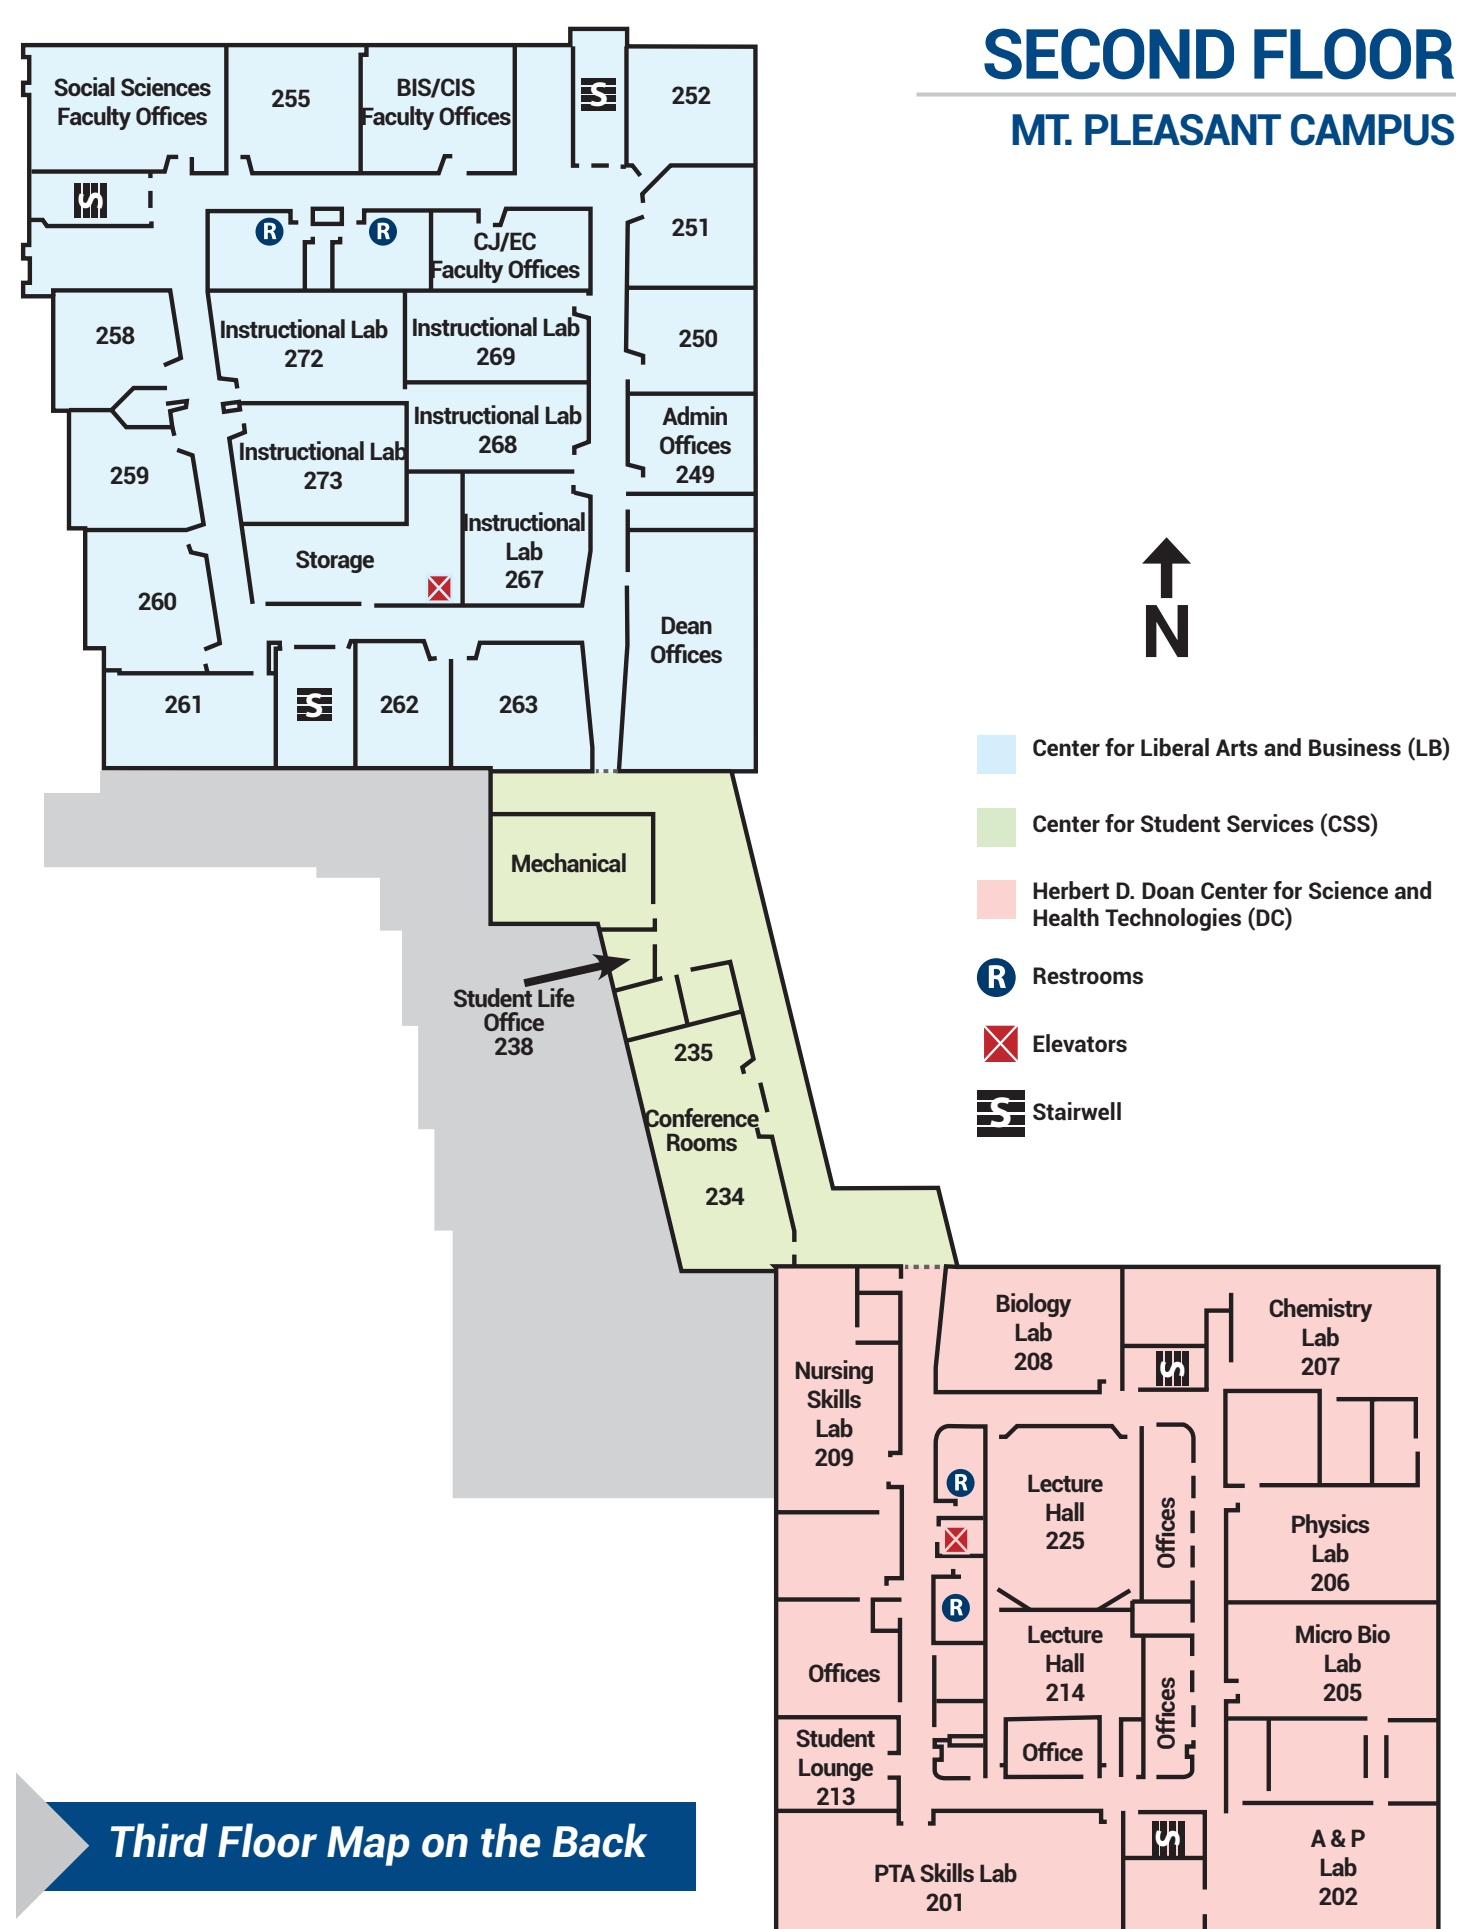

THIRD FLOOR
MT. PLEASANT CAMPUS

- Center for Liberal Arts and Business (LB)
- Morey Technical Center
- R Restrooms
- Elevators
- S Stairwell

MOREY TECHNICAL CENTER
MT. PLEASANT CAMPUS

- Center for Liberal Arts and Business (LB)
- Center for Student Services (CSS)
- Herbert D. Doan Center for Science and Health Technologies (DC)
- Morey Technical Education Center

Third Floor Map on the Back