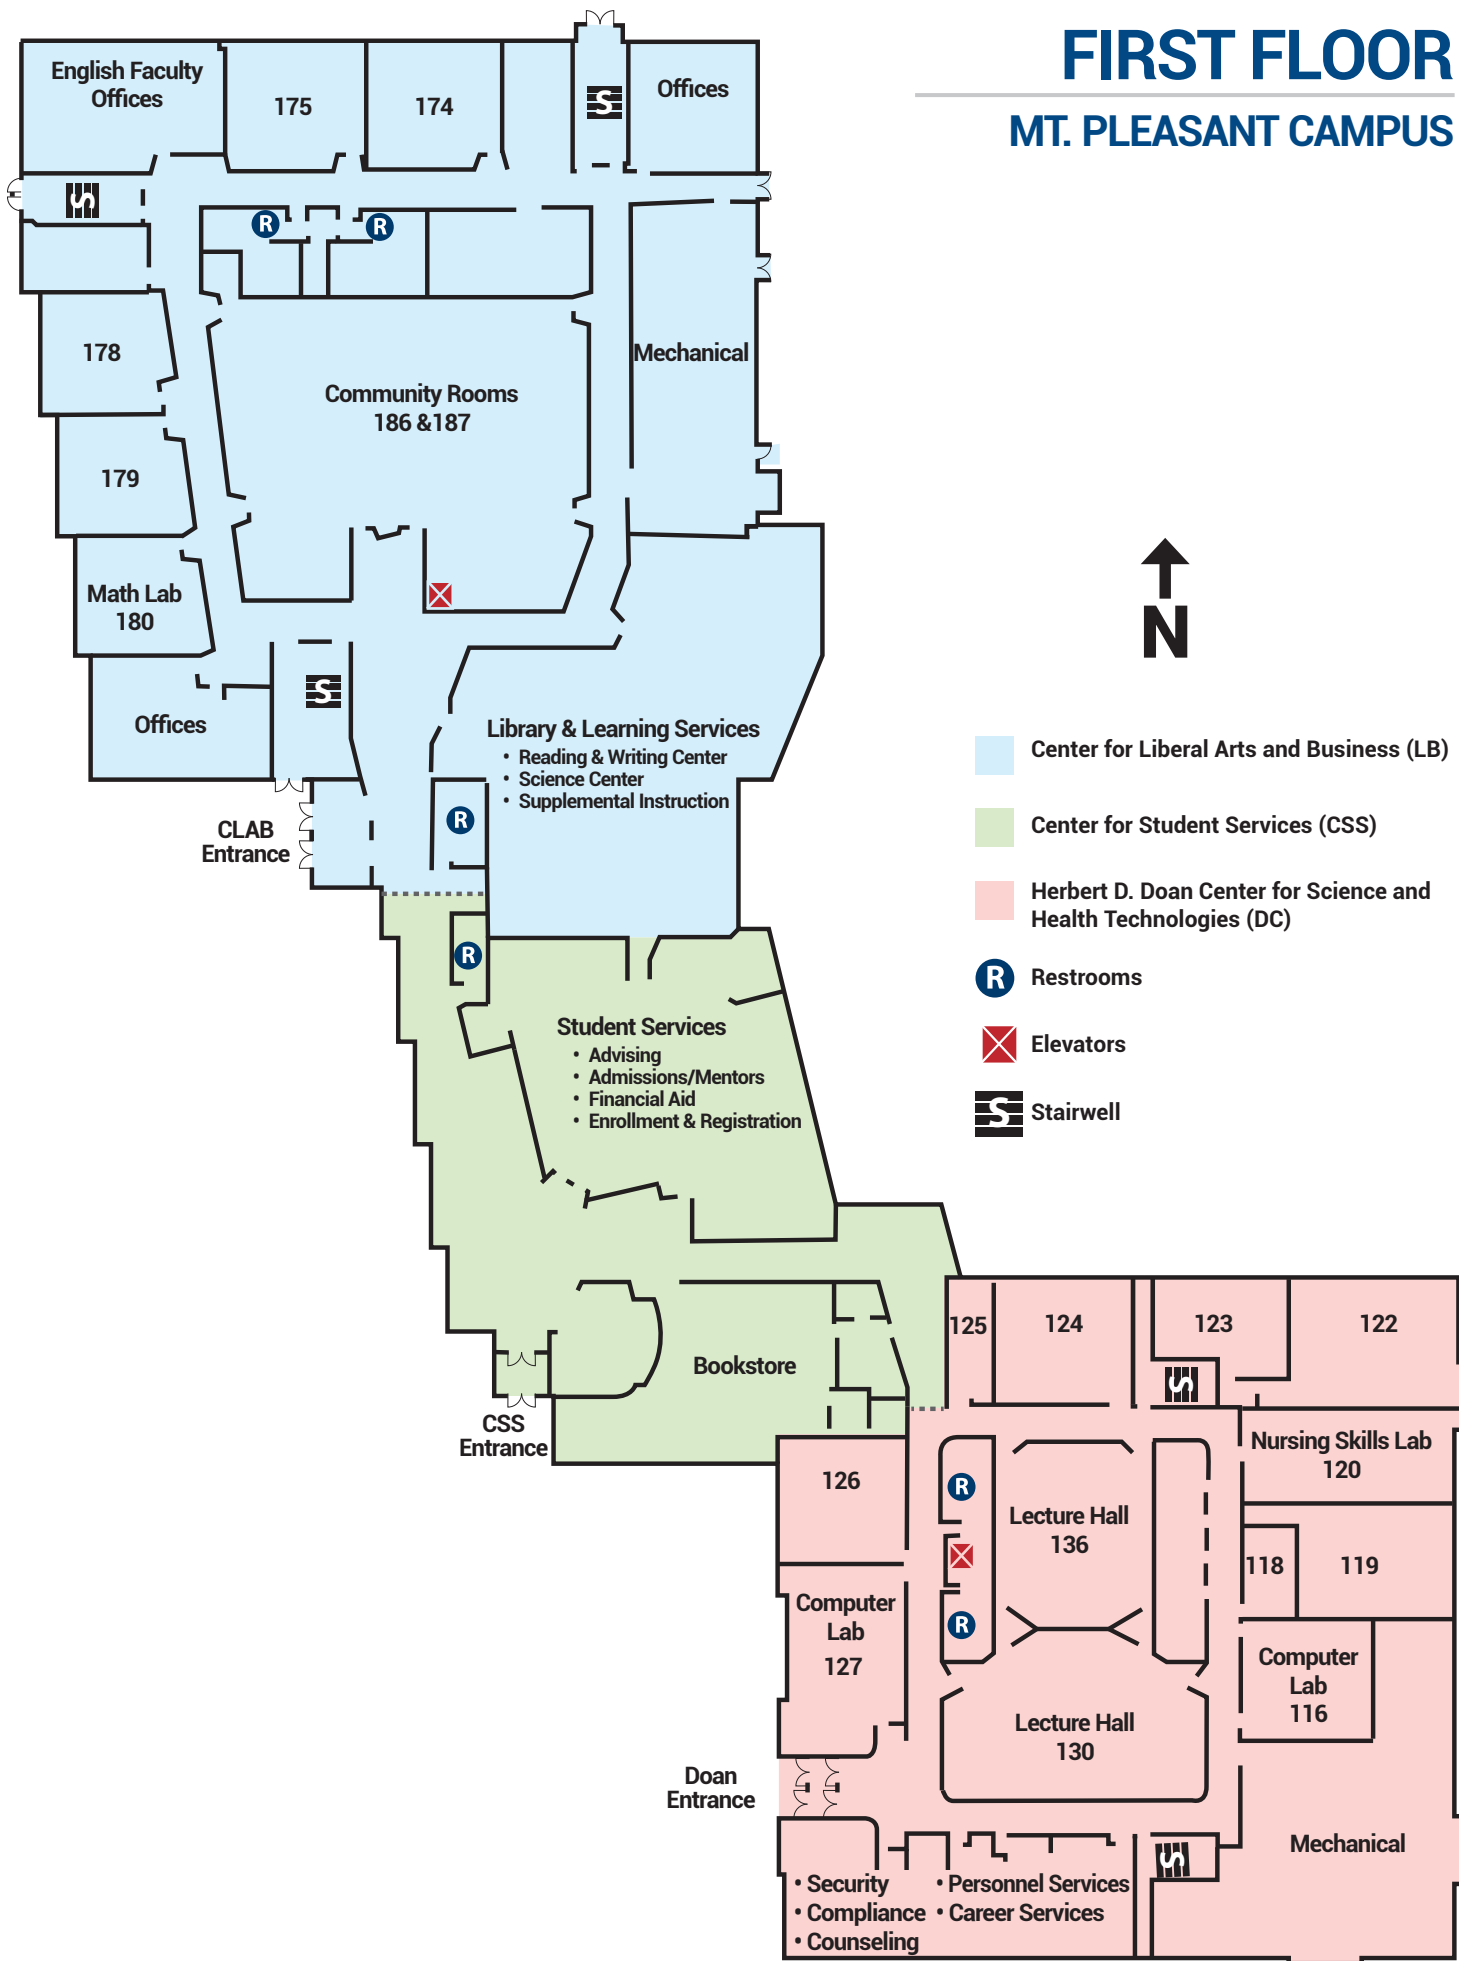

THIRD FLOOR
MT. PLEASANT CAMPUS

- Center for Liberal Arts and Business (LB)
- Morey Technical Center
- R Restrooms
- Elevators
- S Stairwell

MOREY TECHNICAL CENTER
MT. PLEASANT CAMPUS

- Center for Liberal Arts and Business (LB)
- Center for Student Services (CSS)
- Herbert D. Doan Center for Science and Health Technologies (DC)
- Morey Technical Education Center

Third Floor Map on the Back