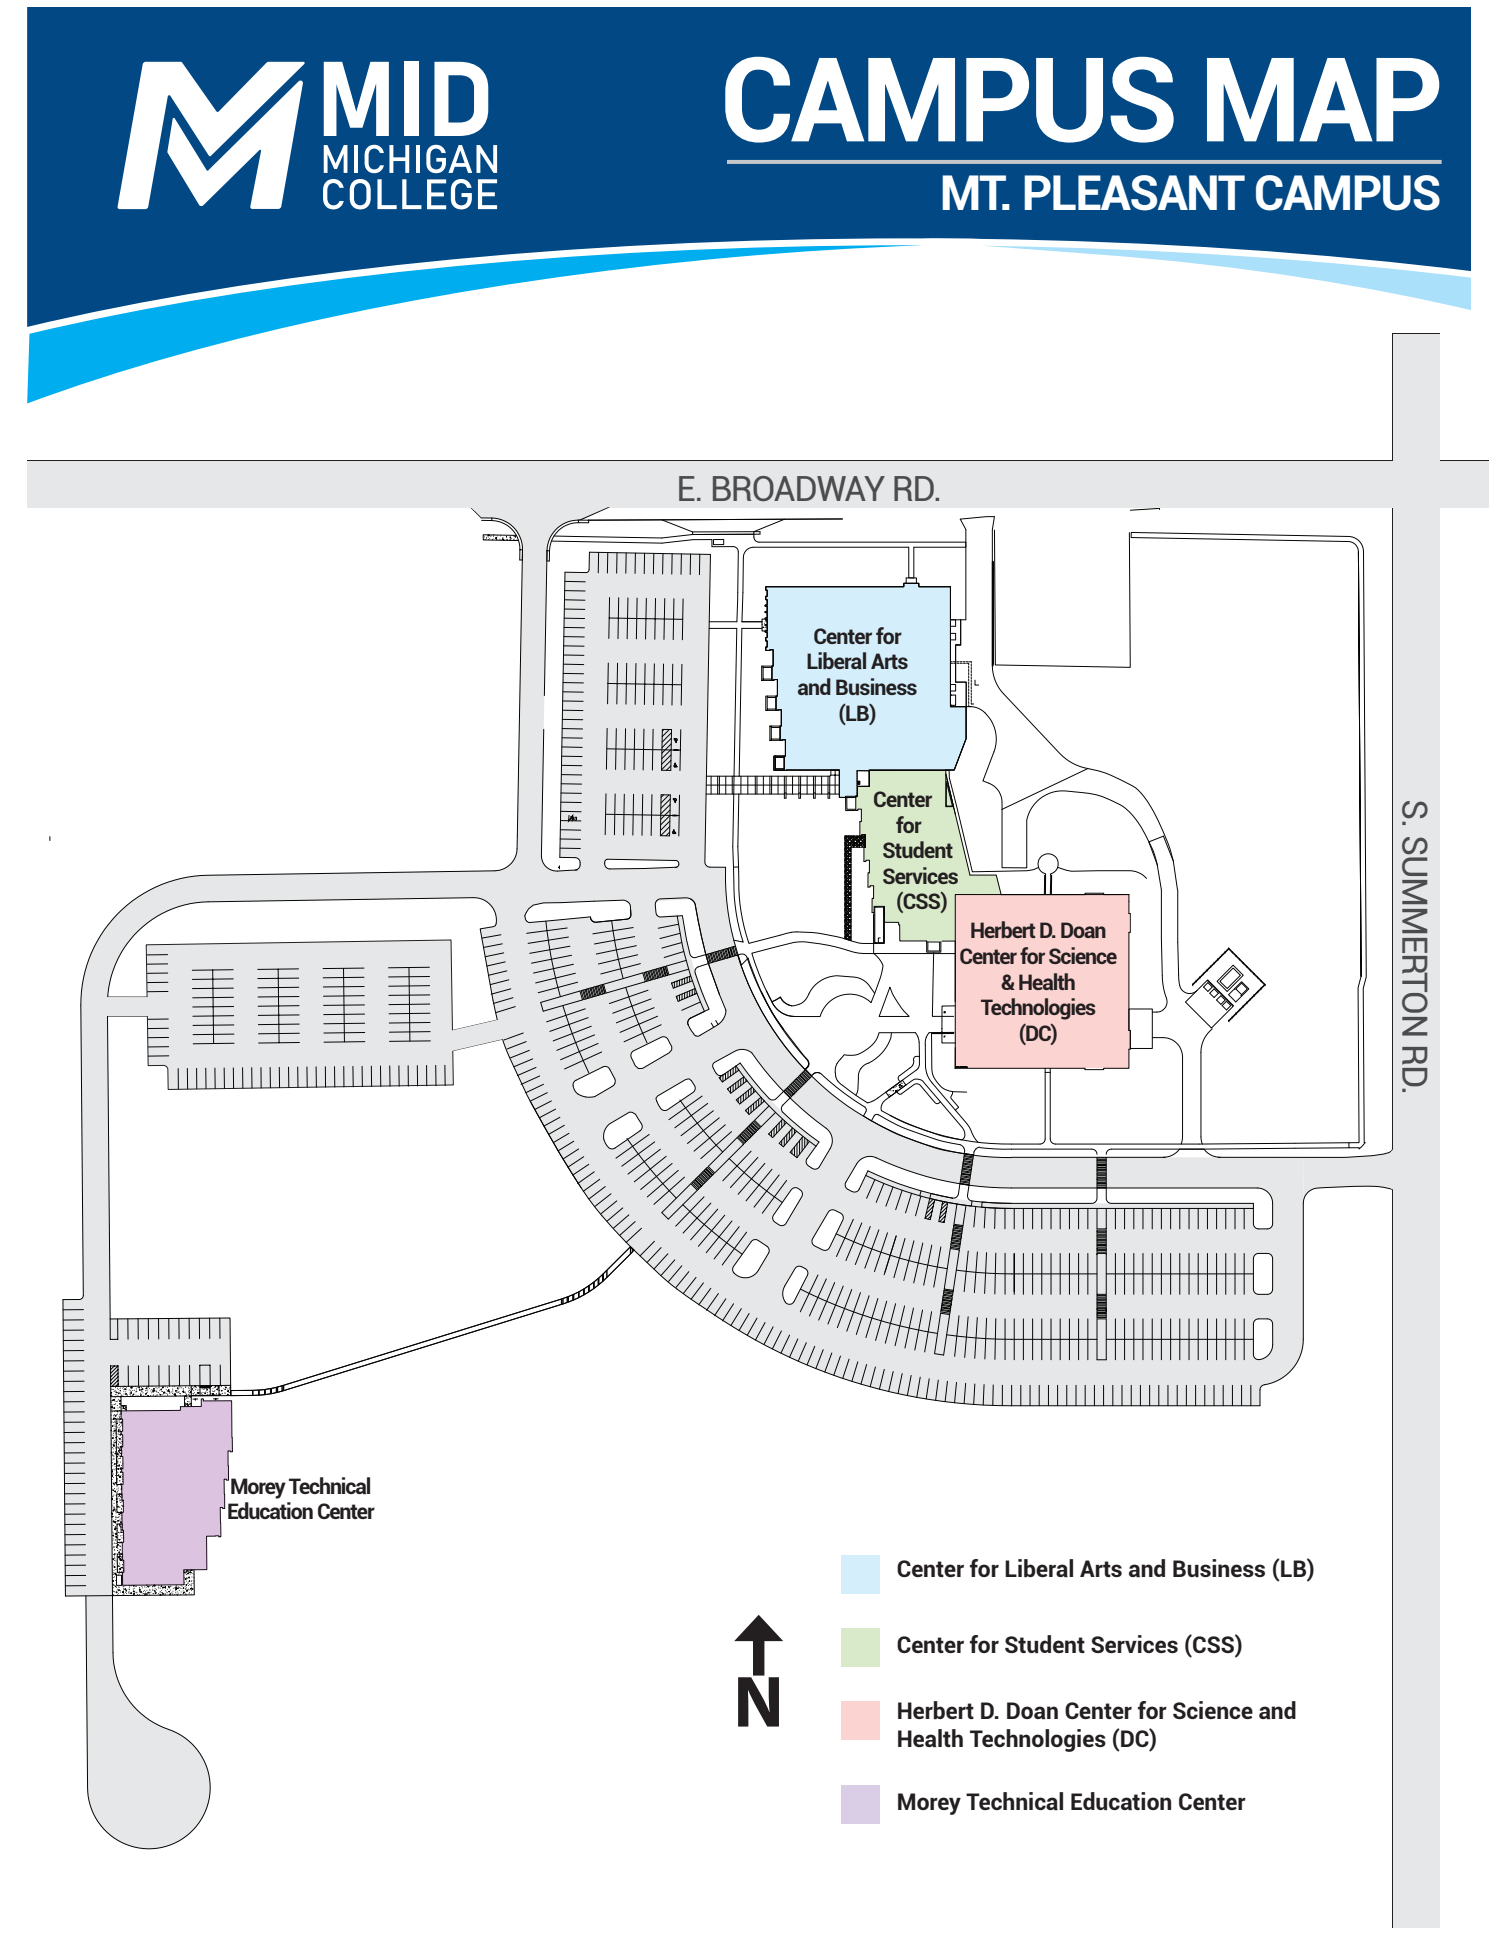

THIRD FLOOR
MT. PLEASANT CAMPUS

- Center for Liberal Arts and Business (LB)
- Morey Technical Center
- R Restrooms
- Elevators
- S Stairwell

MOREY TECHNICAL CENTER
MT. PLEASANT CAMPUS

- Center for Liberal Arts and Business (LB)
- Center for Student Services (CSS)
- Herbert D. Doan Center for Science and Health Technologies (DC)
- Morey Technical Education Center

Third Floor Map on the Back