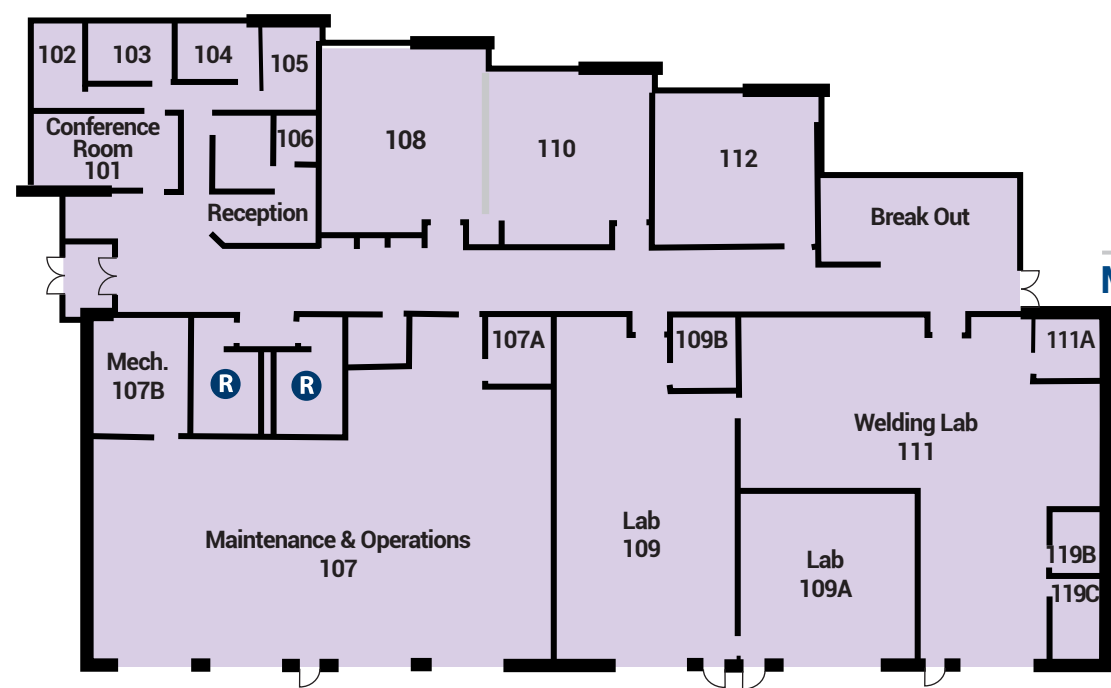

THIRD FLOOR
MT. PLEASANT CAMPUS

- Center for Liberal Arts and Business (LB)
- Morey Technical Center
- R Restrooms
- Elevators
- S Stairwell

MOREY TECHNICAL CENTER
MT. PLEASANT CAMPUS

- Center for Liberal Arts and Business (LB)
- Center for Student Services (CSS)
- Herbert D. Doan Center for Science and Health Technologies (DC)
- Morey Technical Education Center

Third Floor Map on the Back