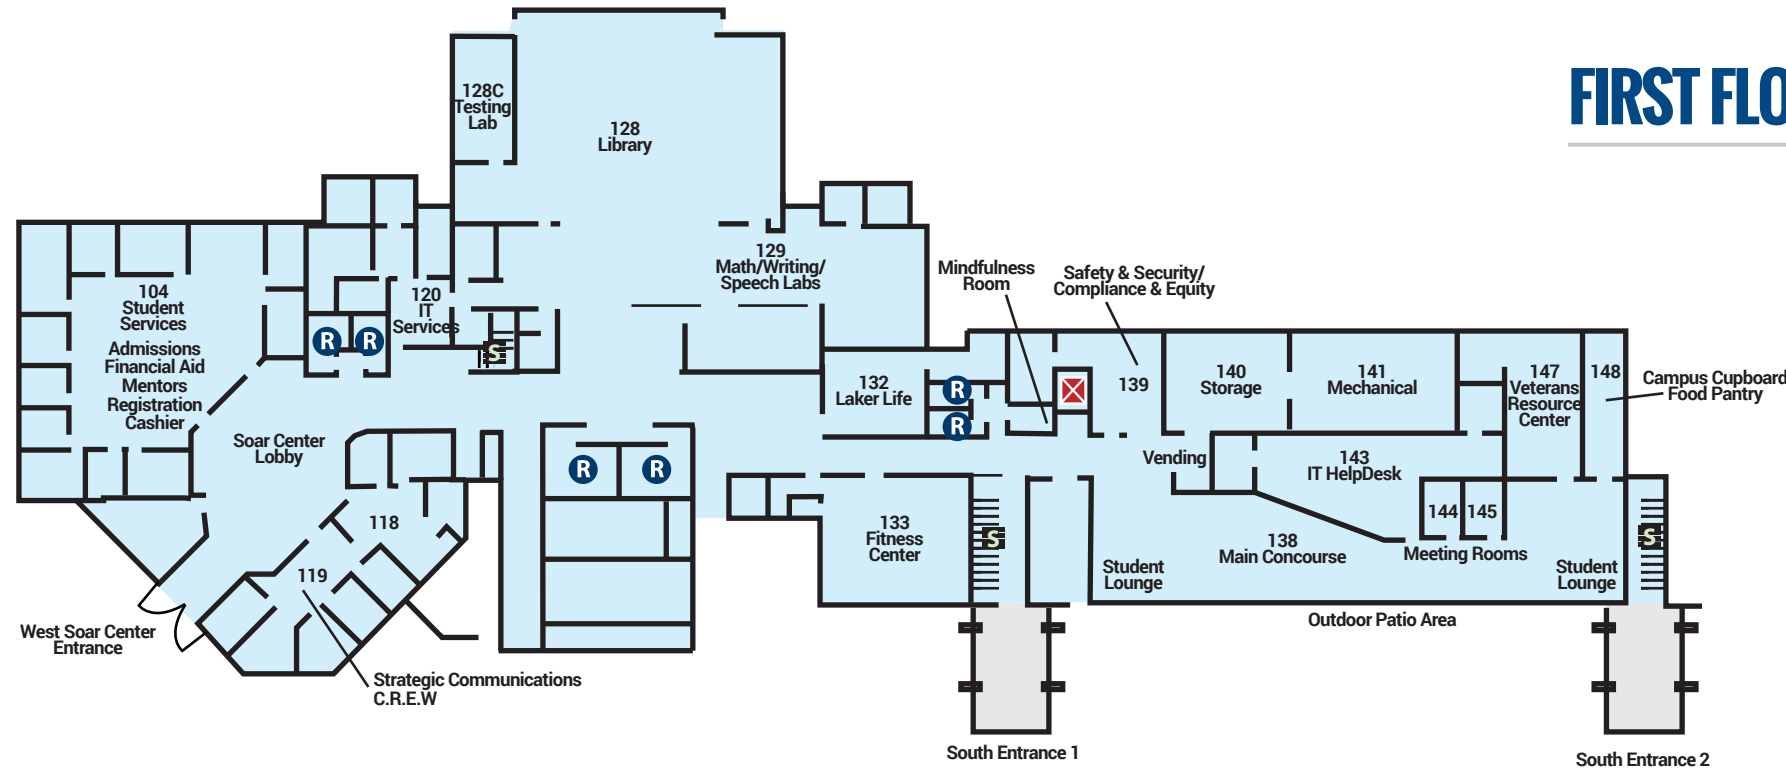

TECHNICAL EDUCATION CENTER

HARRISON CAMPUS

CENTER FOR MEDICAL IMAGING STUDIES

HARRISON CAMPUS

CAMPUS MAP

HARRISON CAMPUS

Wilhelm Joseph Magnus Building for Skilled Trades Learning
 Located at 3200 South Clare Avenue

FIRST FLOOR - MAIN BUILDING

HARRISON CAMPUS

- Main Building
- Health Sciences and Computer and Welding Labs
- Reserved for CGRES-CTE
- R Restrooms
- Elevators
- S Stairwell

↑
N

SECOND FLOOR - MAIN BUILDING

HARRISON CAMPUS