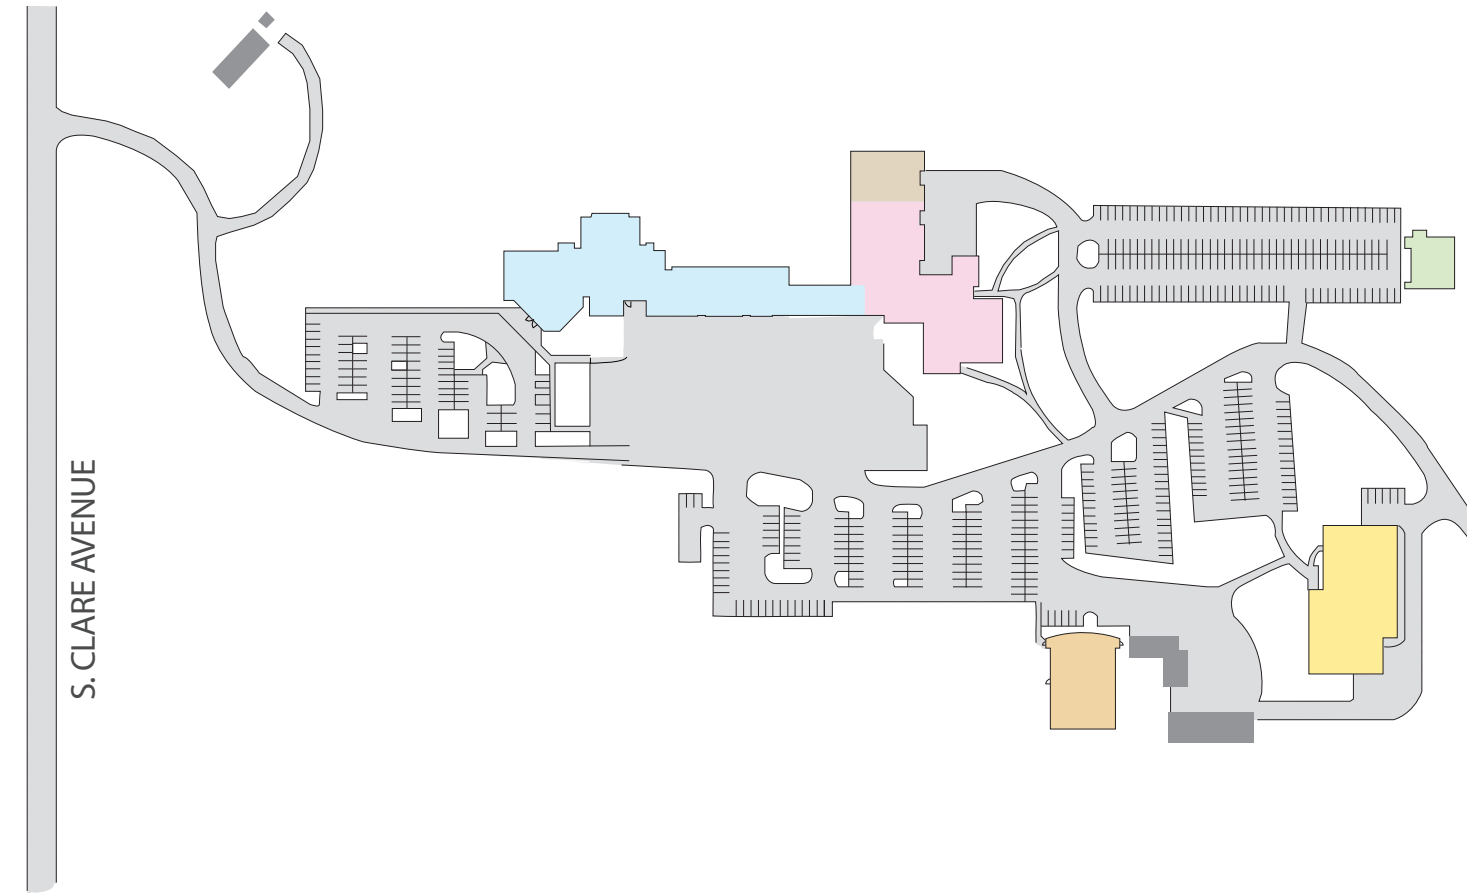

TECHNICAL EDUCATION CENTER

HARRISON CAMPUS

CENTER FOR MEDICAL IMAGING STUDIES

HARRISON CAMPUS

CAMPUS MAP

HARRISON CAMPUS

Wilhelm Joseph Magnus Building for Skilled Trades Learning
 Located at 3200 South Clare Avenue

FIRST FLOOR - MAIN BUILDING

HARRISON CAMPUS

- Main Building
- Health Sciences and Computer and Welding Labs
- Reserved for CGRES-CTE
- R Restrooms
- Elevators
- S Stairwell

↑
N

SECOND FLOOR - MAIN BUILDING

HARRISON CAMPUS