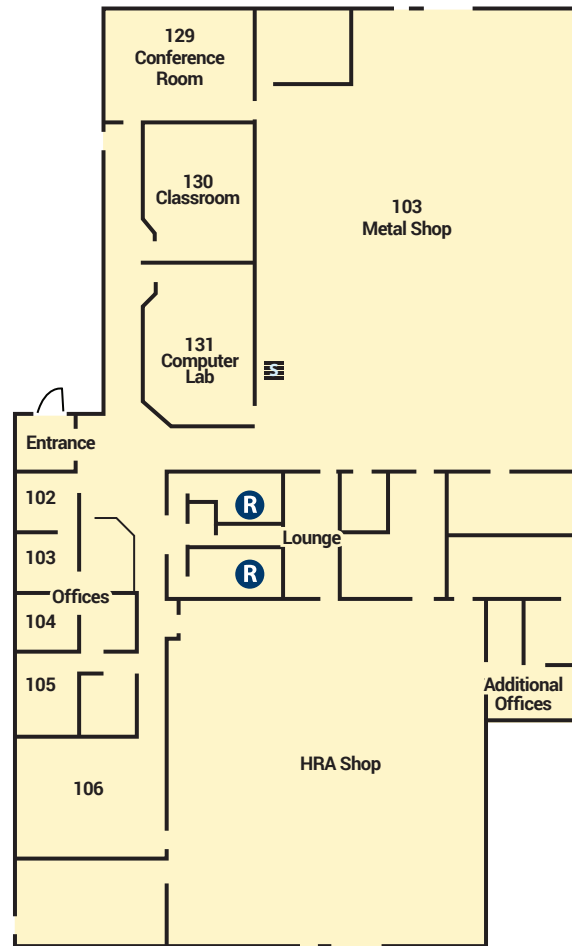

TECHNICAL EDUCATION CENTER

HARRISON CAMPUS

CENTER FOR MEDICAL IMAGING STUDIES

HARRISON CAMPUS

CAMPUS MAP

HARRISON CAMPUS

Wilhelm Joseph Magnus Building for Skilled Trades Learning
 Located at 3200 South Clare Avenue

FIRST FLOOR - MAIN BUILDING

HARRISON CAMPUS

- Main Building
- Health Sciences and Computer and Welding Labs
- Reserved for CGRES-CTE
- R Restrooms
- Elevators
- S Stairwell

↑
N

SECOND FLOOR - MAIN BUILDING