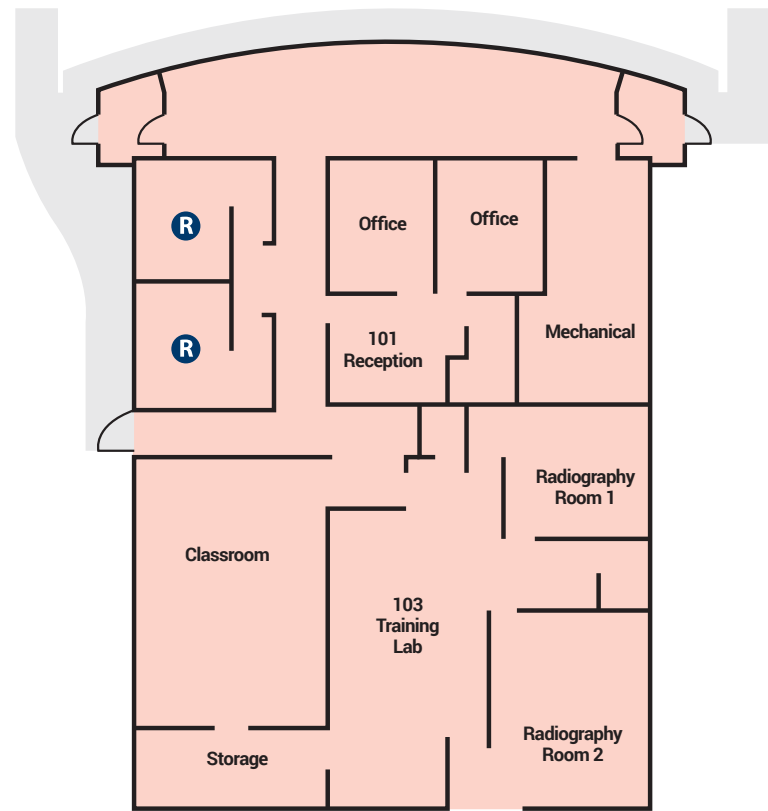

TECHNICAL EDUCATION CENTER

HARRISON CAMPUS

CENTER FOR MEDICAL IMAGING STUDIES

HARRISON CAMPUS

CAMPUS MAP

HARRISON CAMPUS

Wilhelm Joseph Magnus Building for Skilled Trades Learning
 Located at 3200 South Clare Avenue

FIRST FLOOR - MAIN BUILDING

HARRISON CAMPUS

- Main Building
- Health Sciences and Computer and Welding Labs
- Reserved for CGRES-CTE
- R Restrooms
- Elevators
- S Stairwell

↑
N

SECOND FLOOR - MAIN BUILDING

HARRISON CAMPUS