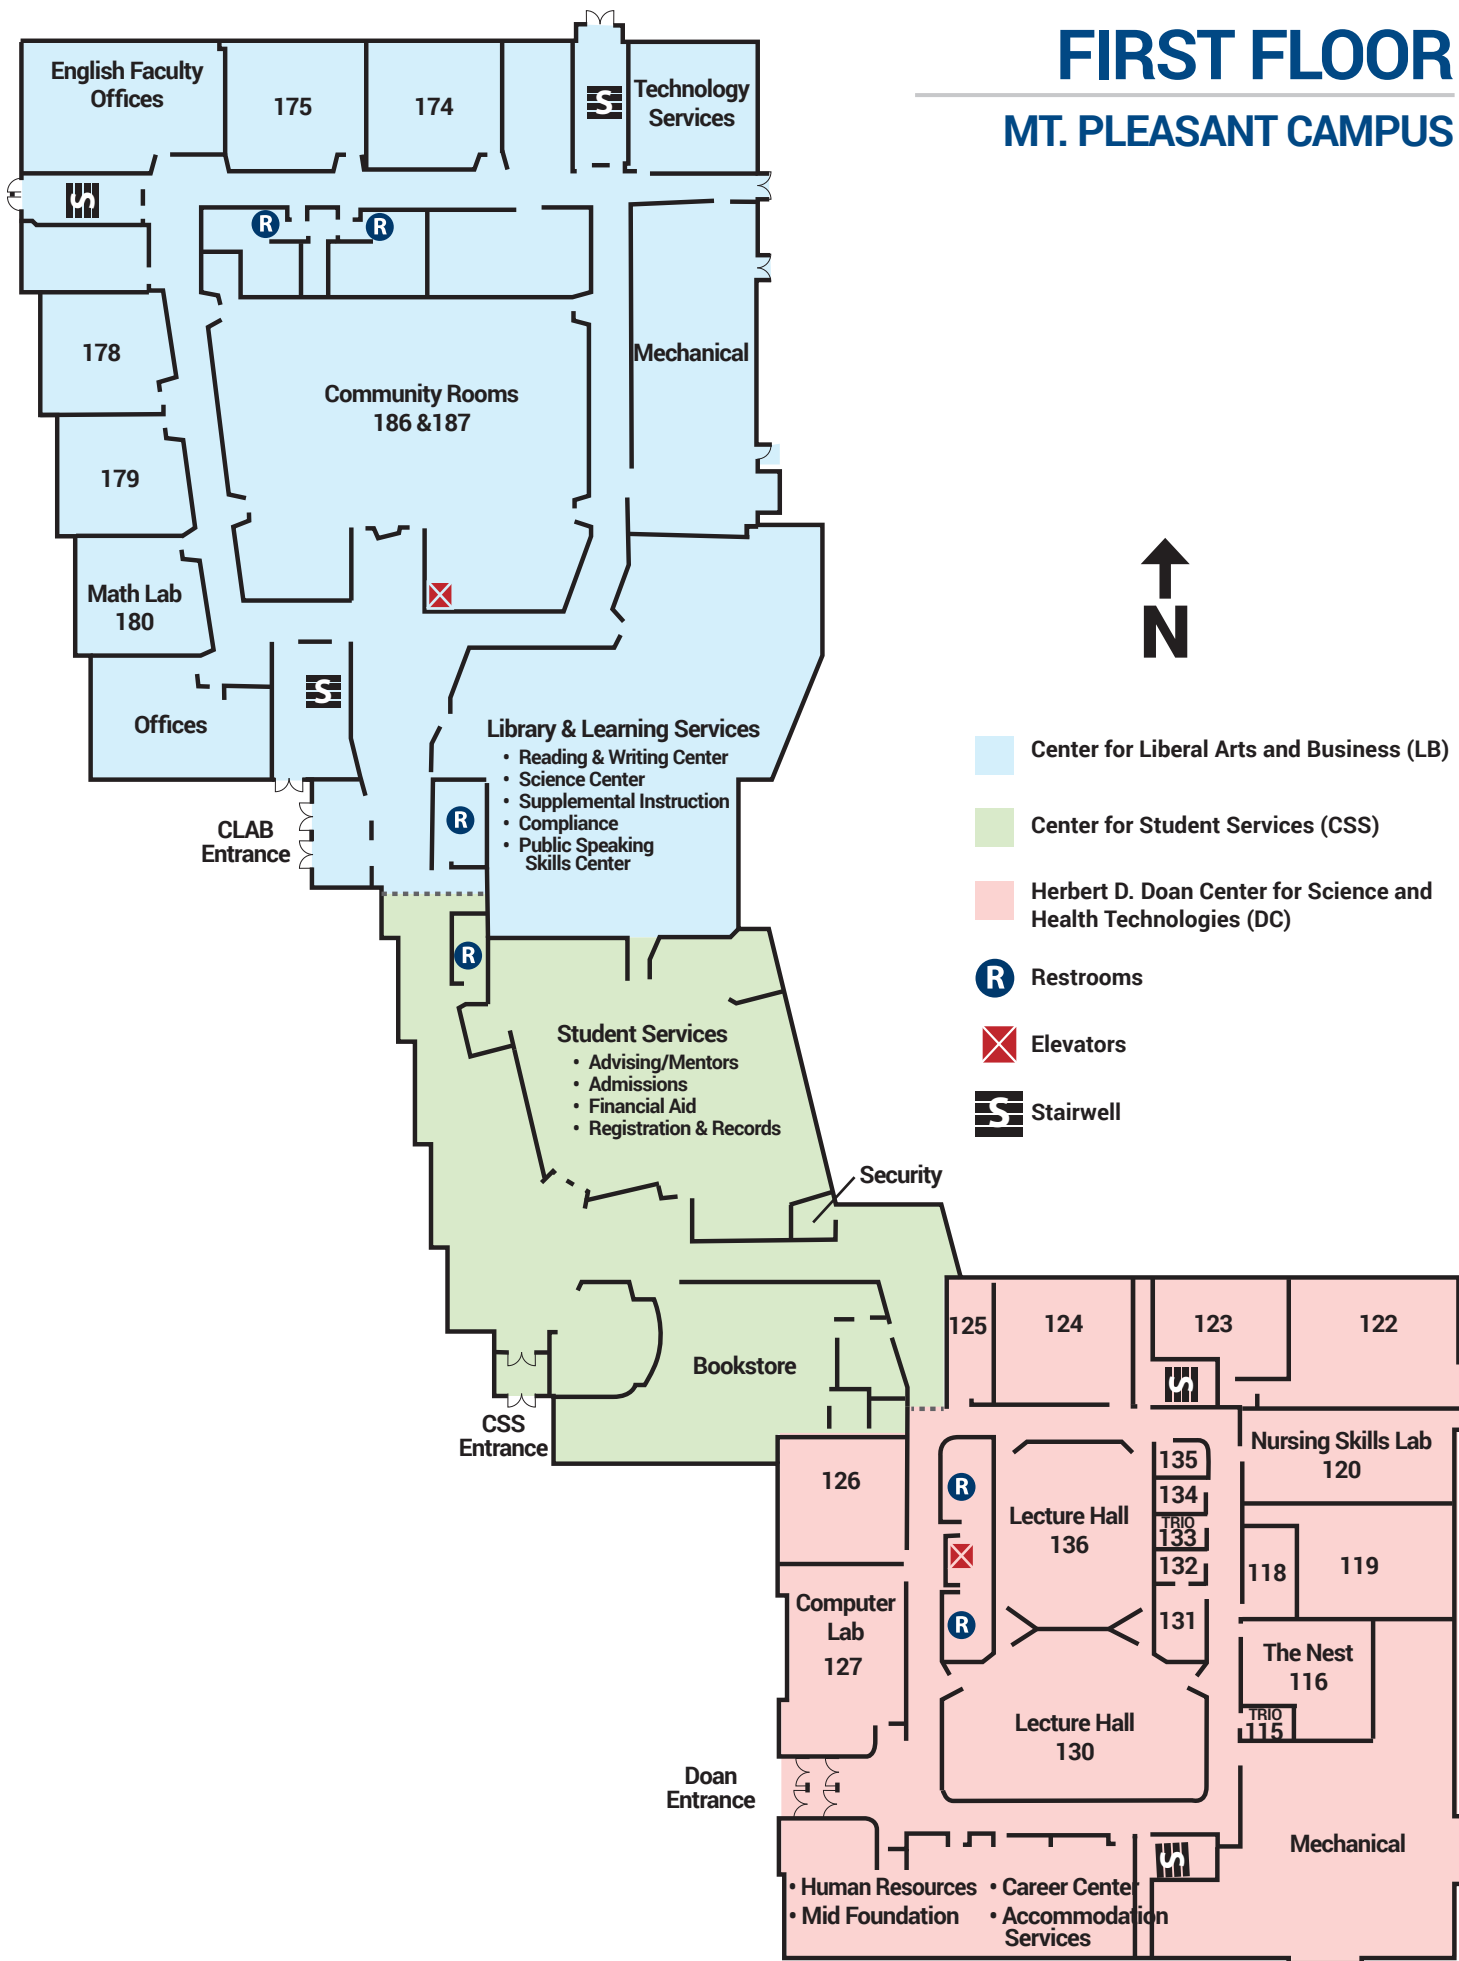

THIRD FLOOR
MT. PLEASANT CAMPUS

- Center for Liberal Arts and Business (LB)
- Morey Technical Center
- R Restrooms
- Elevators
- S Stairwell

MOREY TECHNICAL CENTER
MT. PLEASANT CAMPUS

E. BROADWAY RD.

- Center for Liberal Arts and Business (LB)
- Center for Student Services (CSS)
- Herbert D. Doan Center for Science and Health Technologies (DC)
- Morey Technical Education Center

S. SUMMERTON RD.

Third Floor Map on the Back