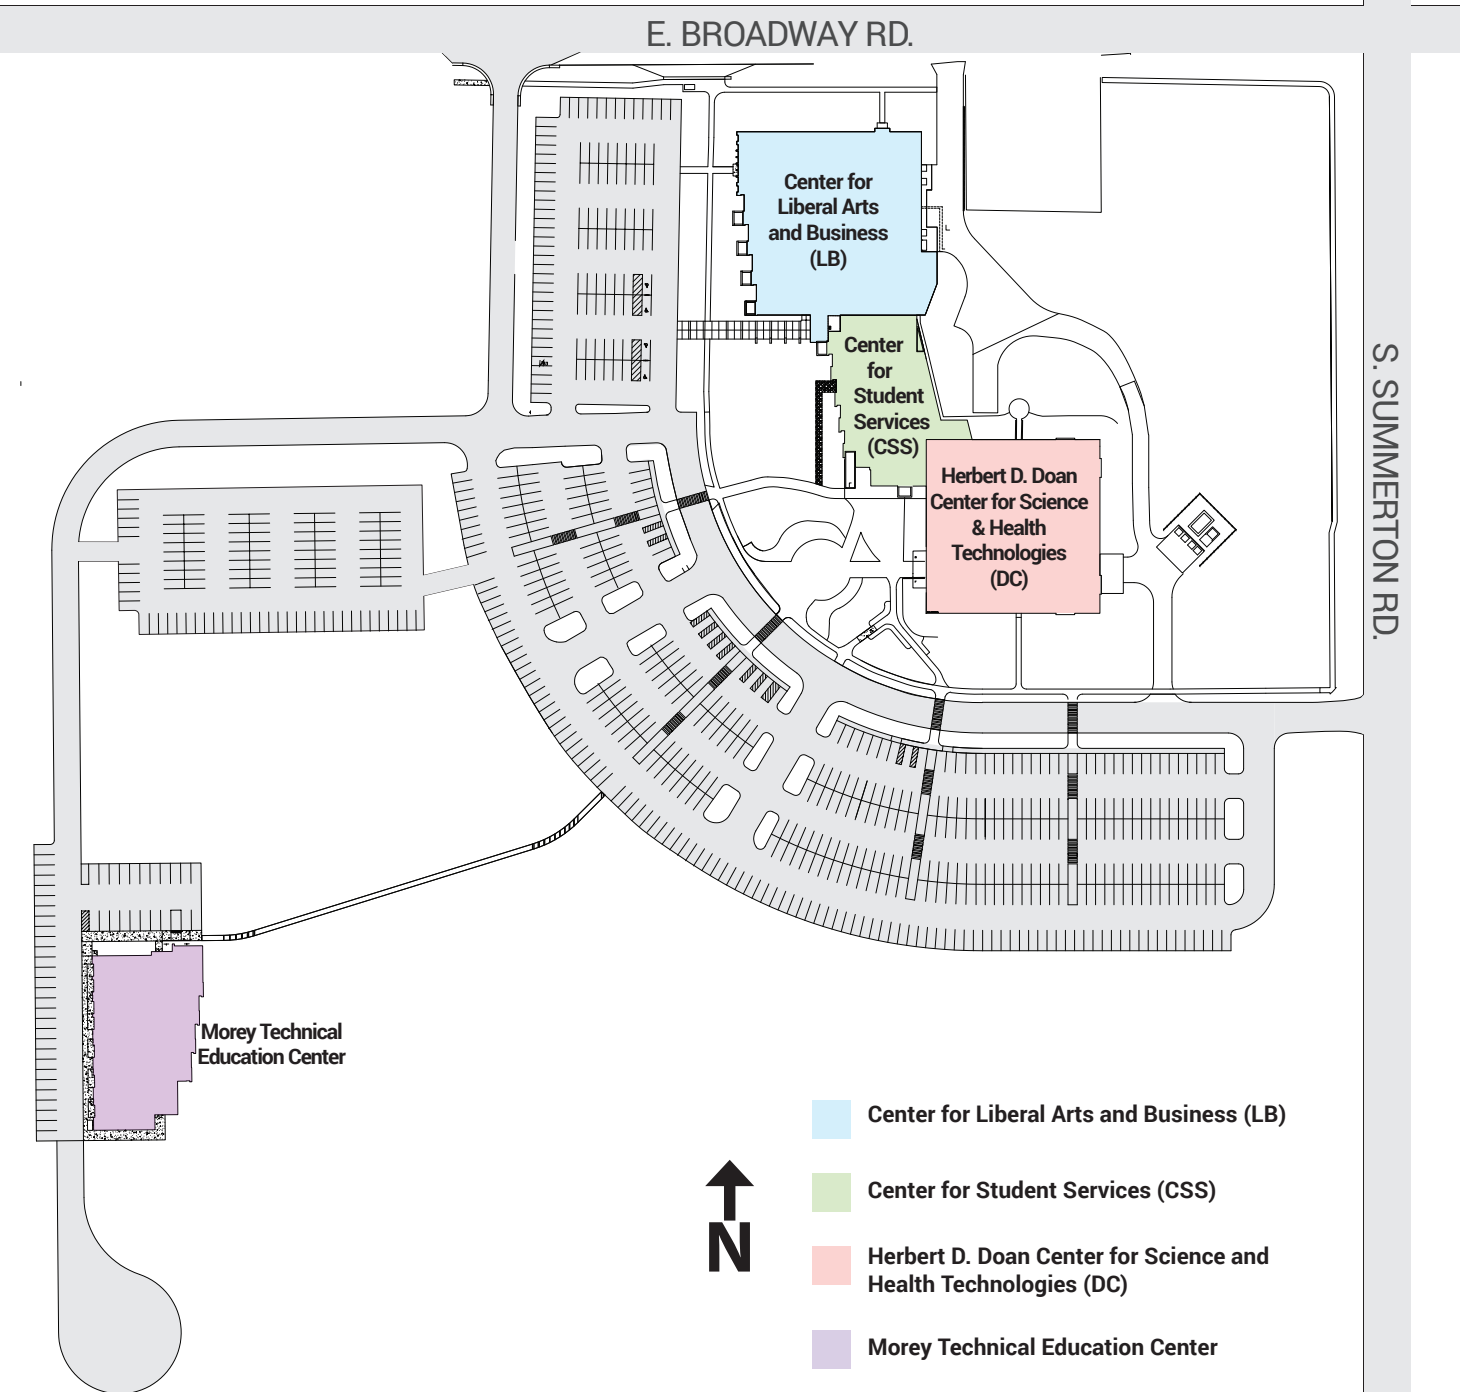

THIRD FLOOR
MT. PLEASANT CAMPUS

- Center for Liberal Arts and Business (LB)
- Morey Technical Center
- R Restrooms
- Elevators
- S Stairwell

MOREY TECHNICAL CENTER
MT. PLEASANT CAMPUS

E. BROADWAY RD.

- Center for Liberal Arts and Business (LB)
- Center for Student Services (CSS)
- Herbert D. Doan Center for Science and Health Technologies (DC)
- Morey Technical Education Center

S. SUMMERTON RD.

Third Floor Map on the Back