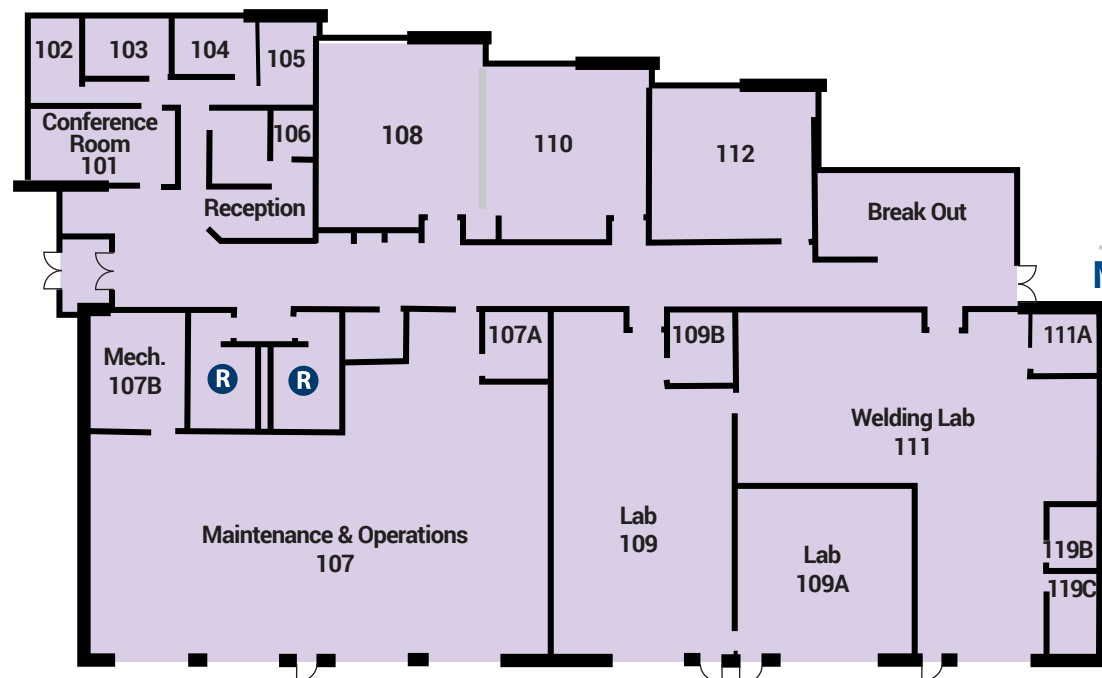

THIRD FLOOR
MT. PLEASANT CAMPUS

- Center for Liberal Arts and Business (LB)
- Morey Technical Center
- R Restrooms
- Elevators
- S Stairwell

MOREY TECHNICAL CENTER
MT. PLEASANT CAMPUS

E. BROADWAY RD.

- Center for Liberal Arts and Business (LB)
- Center for Student Services (CSS)
- Herbert D. Doan Center for Science and Health Technologies (DC)
- Morey Technical Education Center

S. SUMMERTON RD.

Third Floor Map on the Back