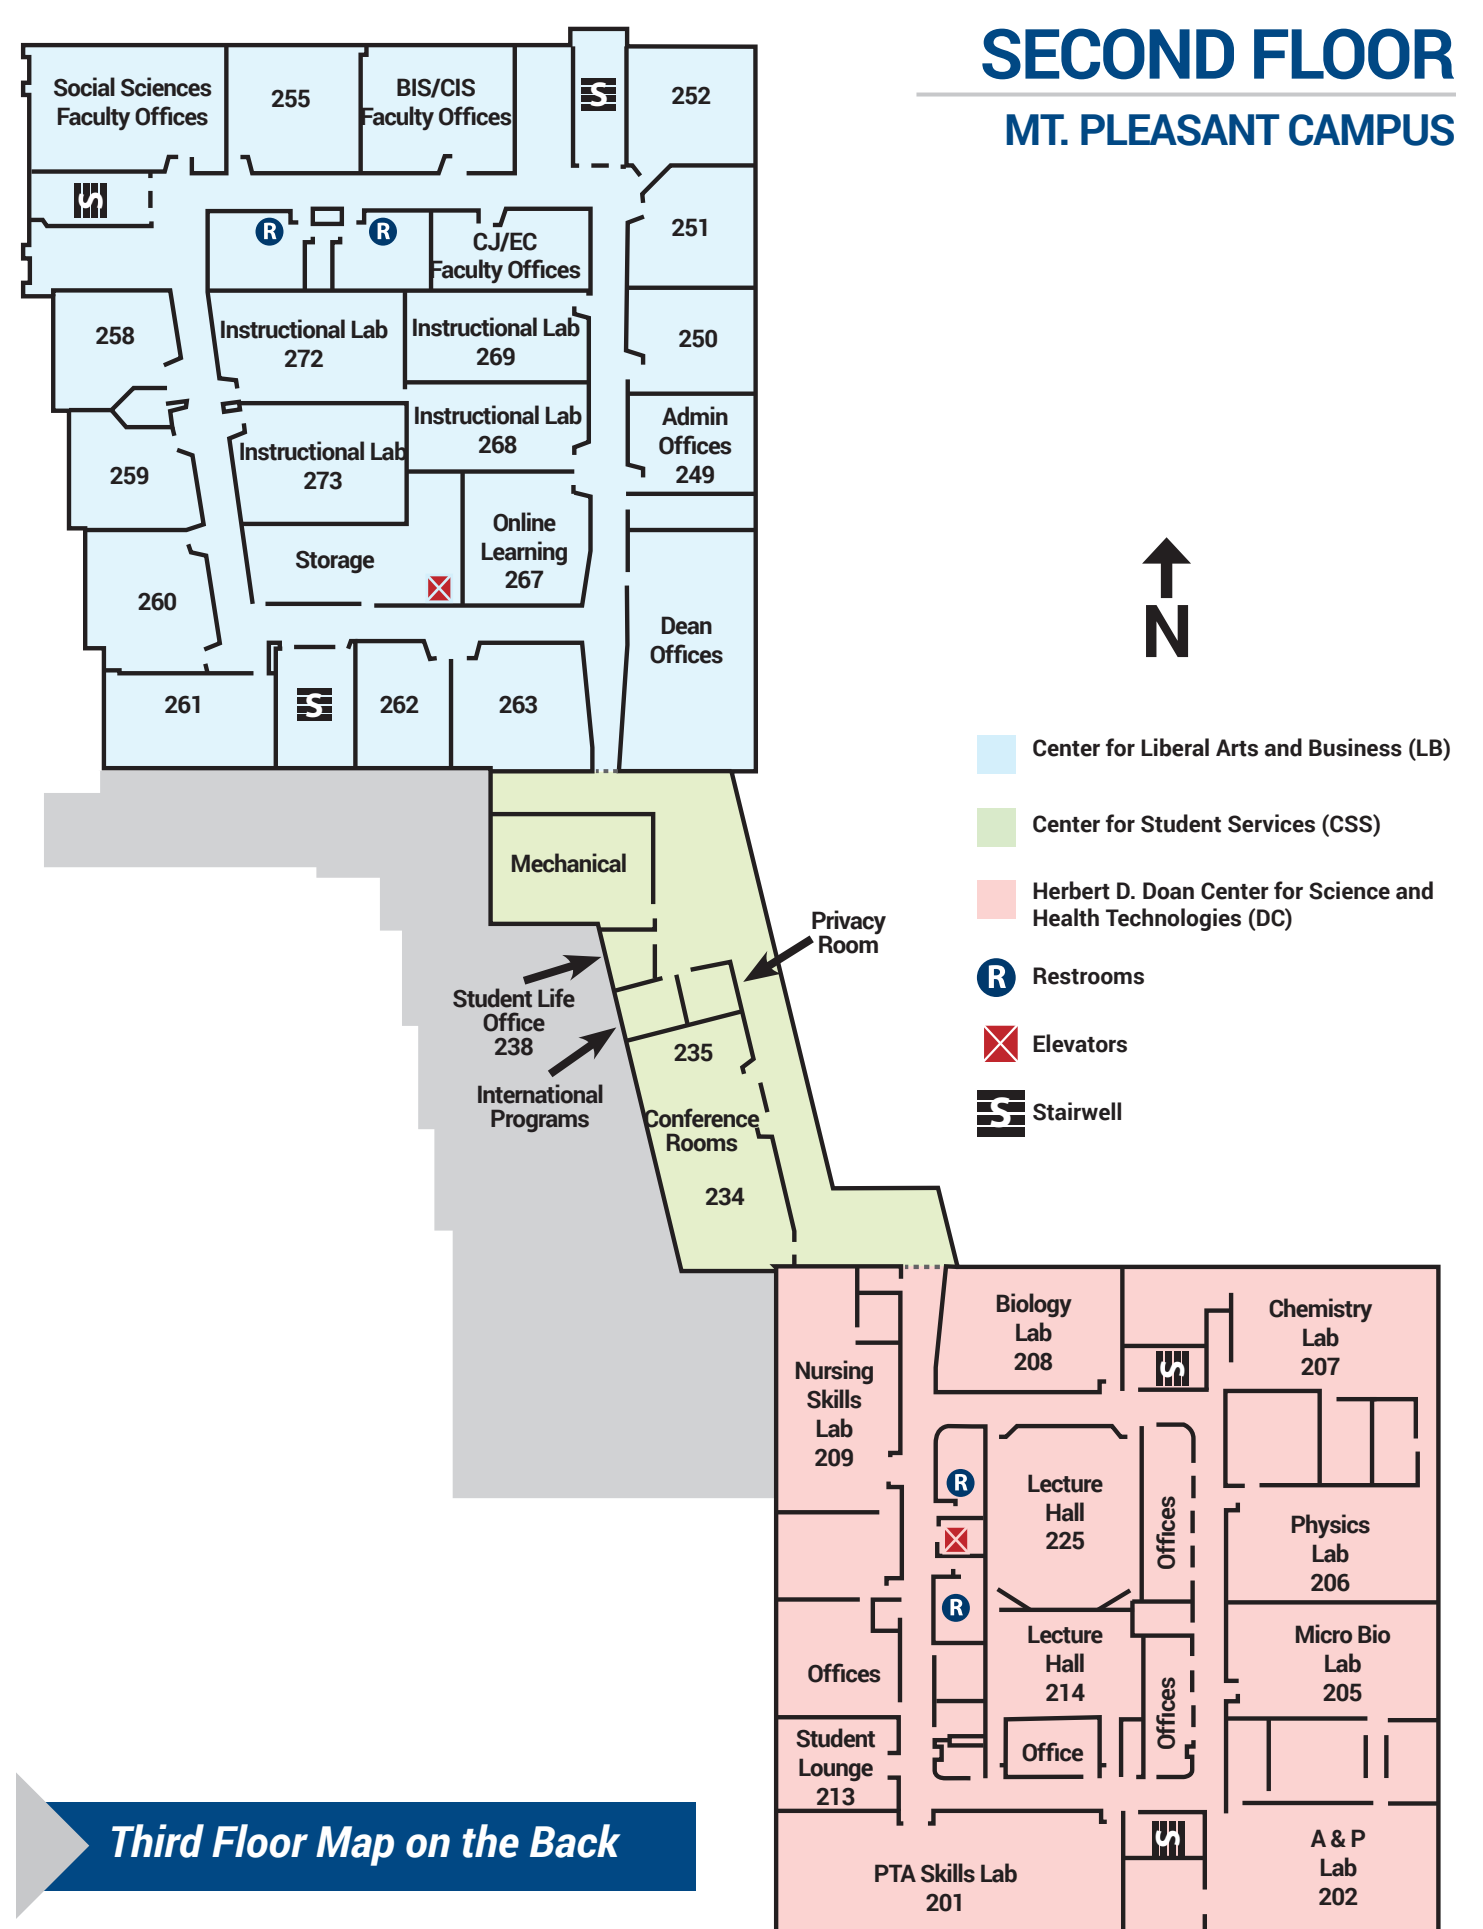

THIRD FLOOR
MT. PLEASANT CAMPUS

- Center for Liberal Arts and Business (LB)
- Morey Technical Center
- R Restrooms
- Elevators
- S Stairwell

MOREY TECHNICAL CENTER
MT. PLEASANT CAMPUS

E. BROADWAY RD.

- Center for Liberal Arts and Business (LB)
- Center for Student Services (CSS)
- Herbert D. Doan Center for Science and Health Technologies (DC)
- Morey Technical Education Center

S. SUMMERTON RD.

Third Floor Map on the Back