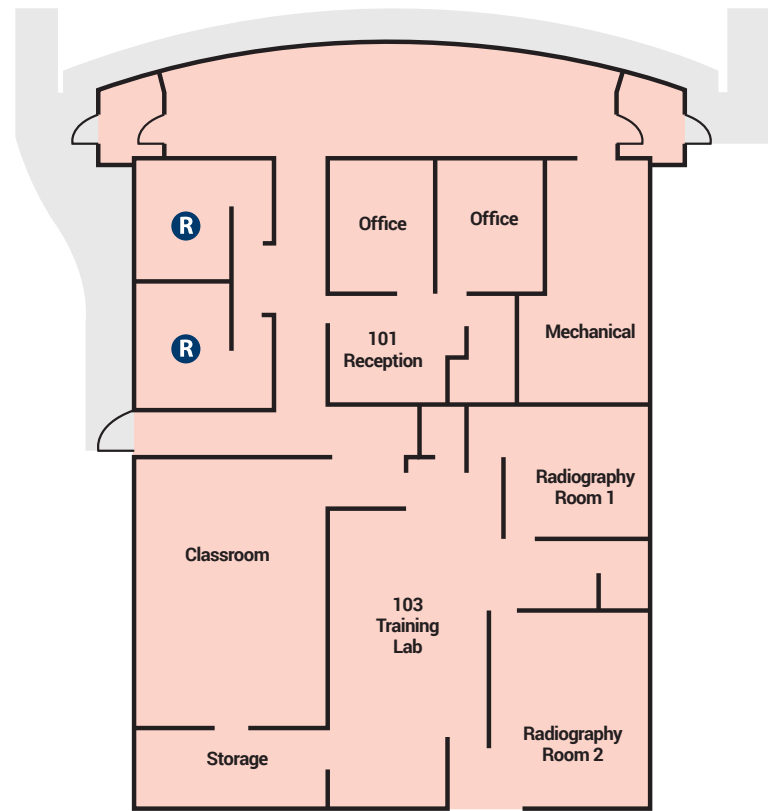

TECHNICAL EDUCATION CENTER

HARRISON CAMPUS

↑
N

- Technical Education Center
- Center Medical Imaging Studies
- R Restrooms
- S Stairwell

CENTER FOR MEDICAL IMAGING STUDIES

HARRISON CAMPUS

CAMPUS MAP

HARRISON CAMPUS

↑
N

- Harrison Main Building
- Health and Science
Computer and Welding Labs
- Reserved for CGRES-D-CTE
- Center Medical Imaging Studies
- Technical Education Center
- Poet Family Outdoor Educational Center

FIRST FLOOR - MAIN BUILDING

HARRISON CAMPUS

- Main Building
- Health Sciences and Computer and Welding Labs
- Reserved for CGRES-CTE
- R Restrooms
- Elevators
- S Stairwell

↑
N

SECOND FLOOR - MAIN BUILDING