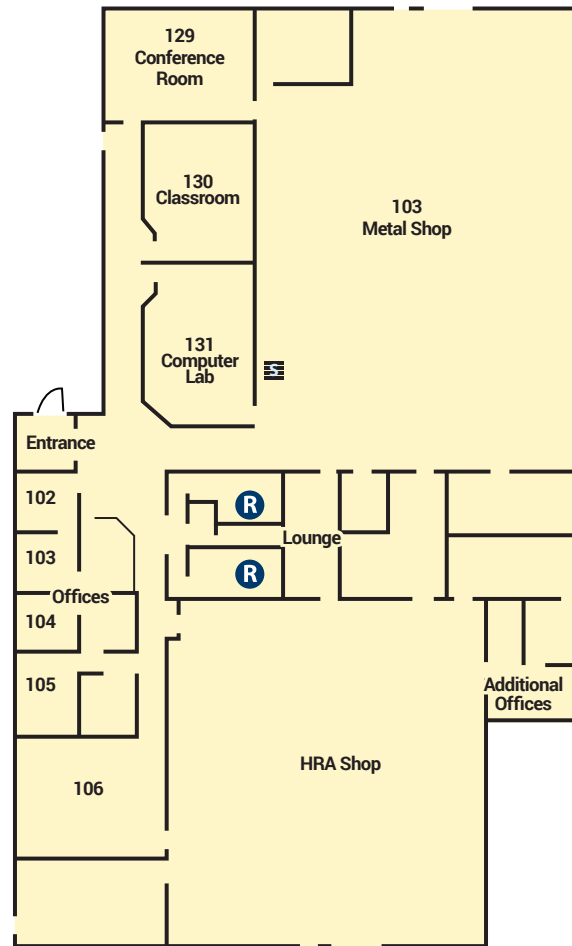

TECHNICAL EDUCATION CENTER

HARRISON CAMPUS

↑
N

- Technical Education Center
- Center Medical Imaging Studies
- R Restrooms
- S Stairwell

CENTER FOR MEDICAL IMAGING STUDIES

HARRISON CAMPUS

CAMPUS MAP

HARRISON CAMPUS

↑
N

- Harrison Main Building
- Health and Science
Computer and Welding Labs
- Reserved for CGRES-D-CTE
- Center Medical Imaging Studies
- Technical Education Center
- Poet Family Outdoor Educational Center

FIRST FLOOR - MAIN BUILDING

HARRISON CAMPUS

- Main Building
- Health Sciences and Computer and Welding Labs
- Reserved for CGRES-CTE
- R Restrooms
- Elevators
- S Stairwell

↑
N

SECOND FLOOR - MAIN BUILDING