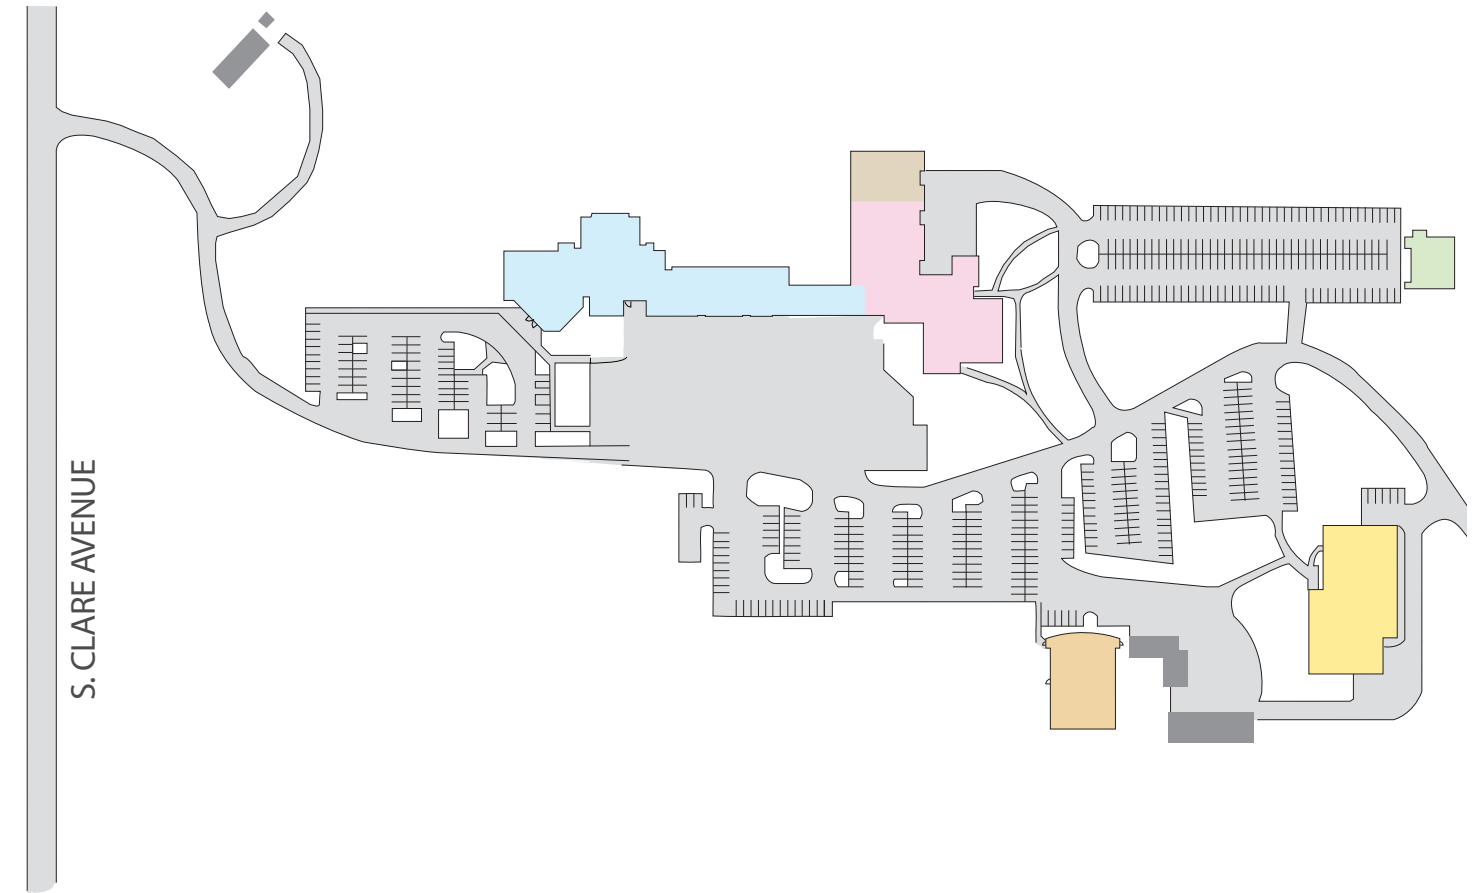

TECHNICAL EDUCATION CENTER

HARRISON CAMPUS

↑
N

- Technical Education Center
- Center Medical Imaging Studies
- R Restrooms
- S Stairwell

CENTER FOR MEDICAL IMAGING STUDIES

HARRISON CAMPUS

CAMPUS MAP

HARRISON CAMPUS

↑
N

- Harrison Main Building
- Health and Science
Computer and Welding Labs
- Reserved for CGRES-D-CTE
- Center Medical Imaging Studies
- Technical Education Center
- Poet Family Outdoor Educational Center

FIRST FLOOR - MAIN BUILDING

HARRISON CAMPUS

- Main Building
- Health Sciences and Computer and Welding Labs
- Reserved for CGRES-CTE
- R Restrooms
- Elevators
- S Stairwell

↑
N

SECOND FLOOR - MAIN BUILDING