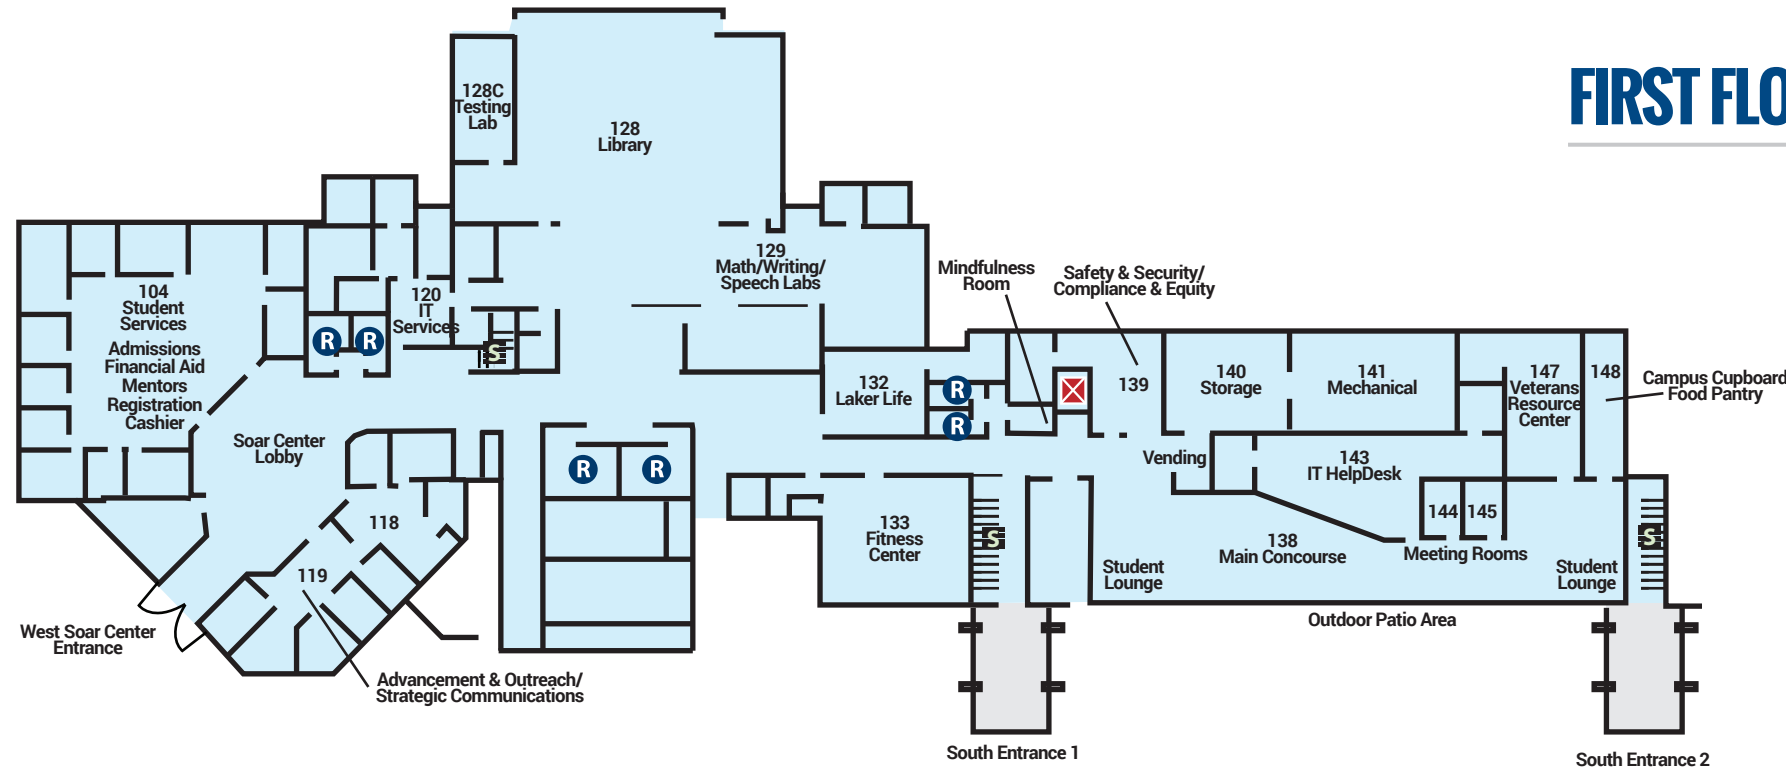

TECHNICAL EDUCATION CENTER

HARRISON CAMPUS

↑
N

- Technical Education Center
- Center Medical Imaging Studies
- R Restrooms
- S Stairwell

CENTER FOR MEDICAL IMAGING STUDIES

HARRISON CAMPUS

CAMPUS MAP

HARRISON CAMPUS

↑
N

- Harrison Main Building
- Health and Science
Computer and Welding Labs
- Reserved for CGRES-D-CTE
- Center Medical Imaging Studies
- Technical Education Center
- Poet Family Outdoor Educational Center

FIRST FLOOR - MAIN BUILDING

HARRISON CAMPUS

- Main Building
- Health Sciences and Computer and Welding Labs
- Reserved for CGRES-CTE
- R Restrooms
- Elevators
- S Stairwell

↑
N

SECOND FLOOR - MAIN BUILDING