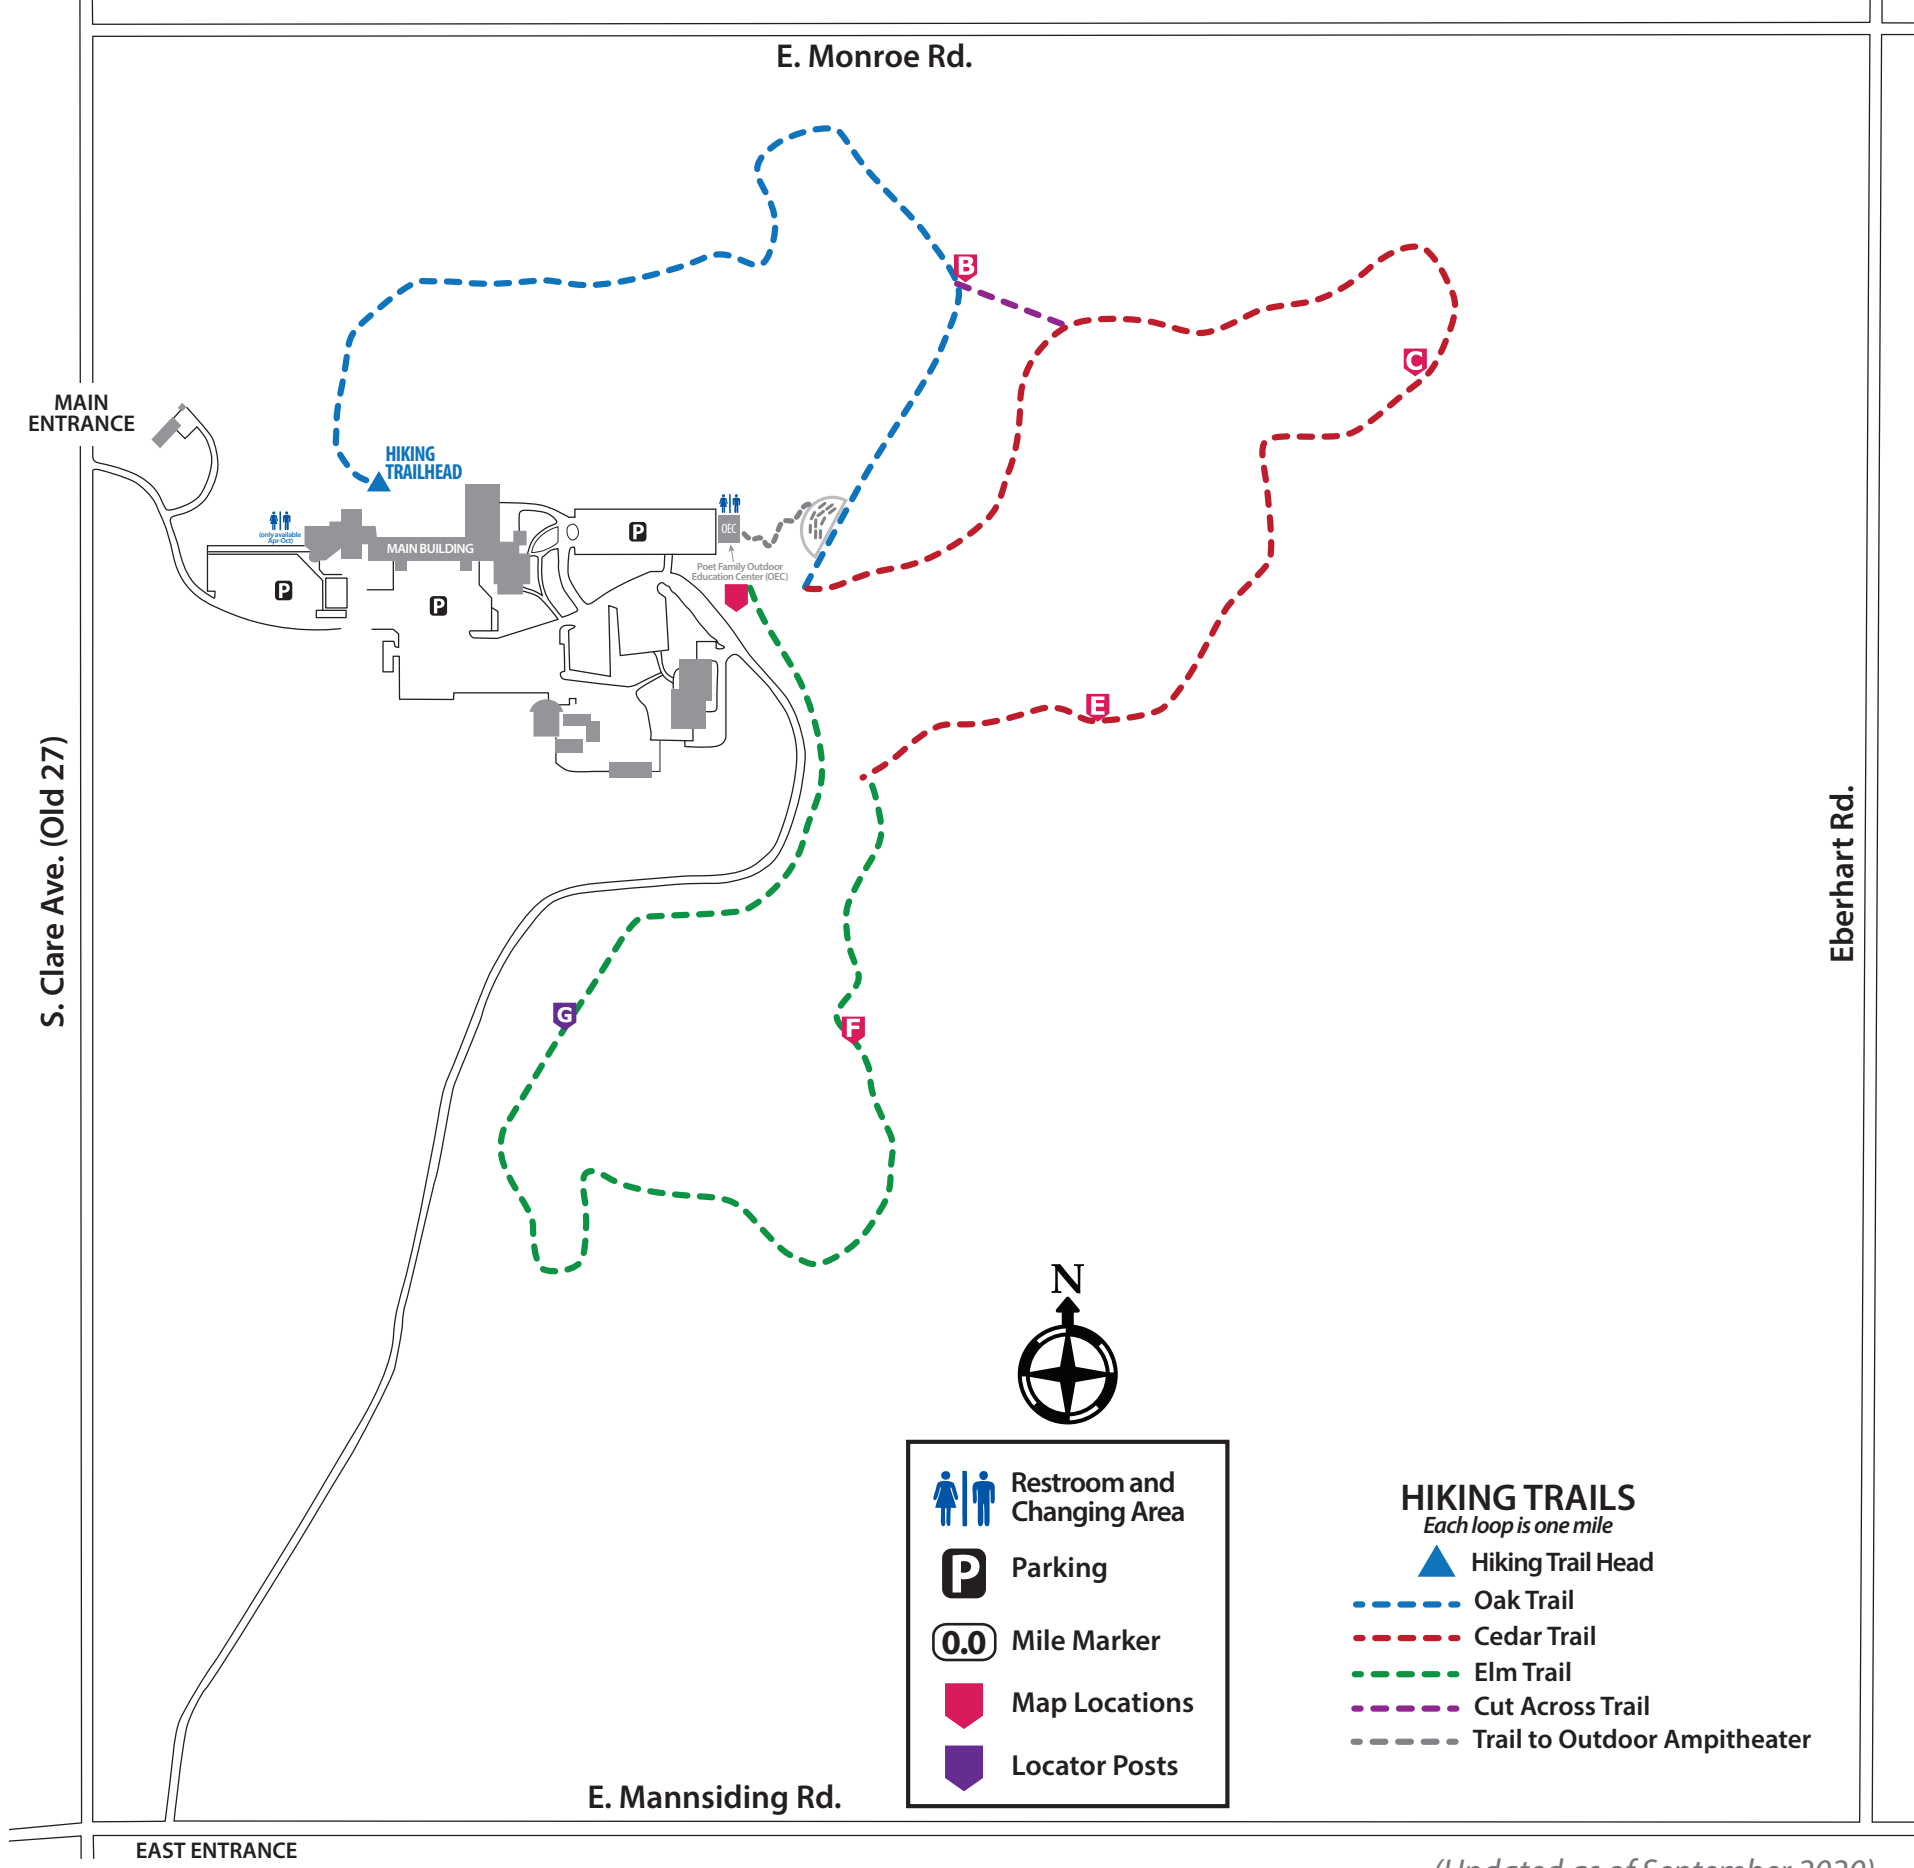

Harrison Campus Trail Map - Hiking Trails Map

E. Monroe Rd.

MAIN ENTRANCE

HIKING TRAILHEAD

MAIN BUILDING

Poet Family Outdoor Education Center (OEC)

S. Clare Ave. (Old 27)

Eberhart Rd.

E. Mannsiding Rd.

EAST ENTRANCE

	Restroom and Changing Area
	Parking
	Mile Marker
	Map Locations
	Locator Posts

HIKING TRAILS
Each loop is one mile

- Hiking Trail Head
- Oak Trail
- Cedar Trail
- Elm Trail
- Cut Across Trail
- Trail to Outdoor Ampitheater

(Updated as of September 2020)