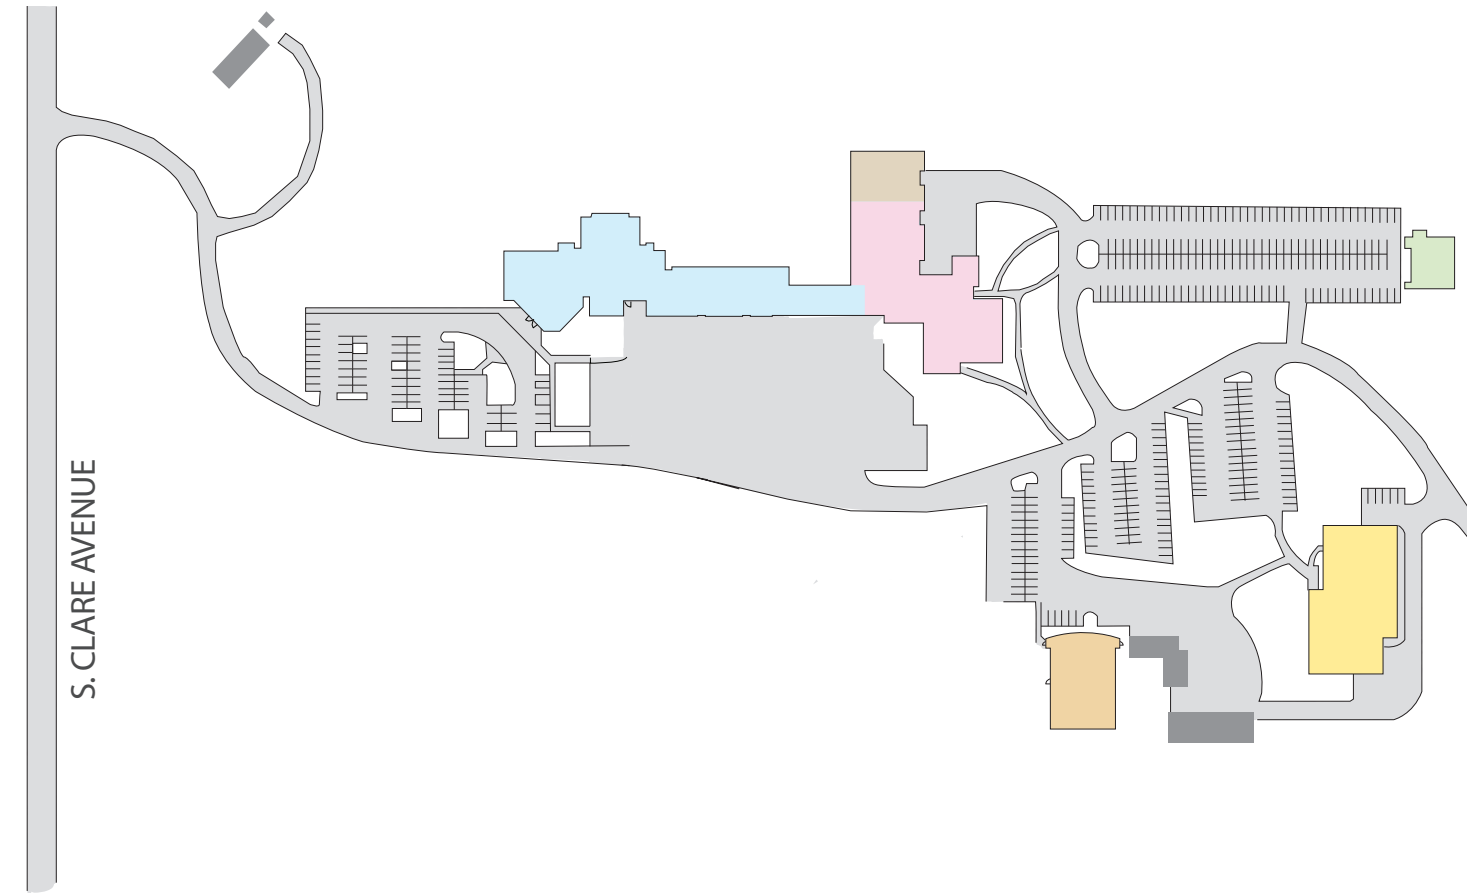

TECHNICAL EDUCATION CENTER

HARRISON CAMPUS

CENTER FOR MEDICAL IMAGING STUDIES

HARRISON CAMPUS

CAMPUS MAP

HARRISON CAMPUS

Wilhelm Joseph Magnus Building for Skilled Trades Learning
 Located at 3200 South Clare Avenue

FIRST FLOOR - MAIN BUILDING

HARRISON CAMPUS

- Main Building
- Health Sciences and Computer and Welding Labs
- Reserved for CGRES-D-CTE
- R Restrooms
- Elevators
- S Stairwell

↑
N

SECOND FLOOR - MAIN BUILDING

HARRISON CAMPUS