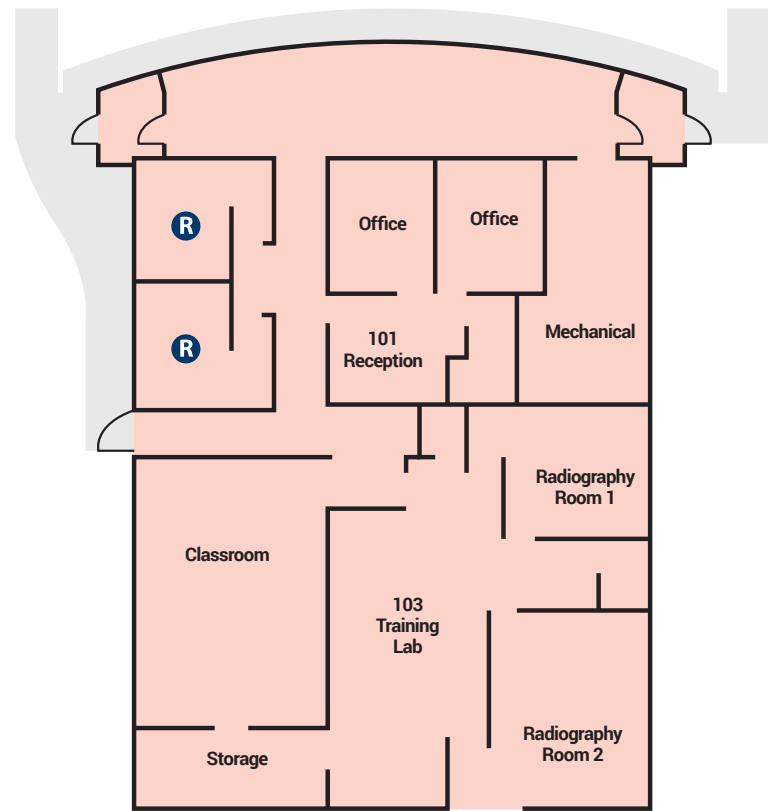

TECHNICAL EDUCATION CENTER

HARRISON CAMPUS

CENTER FOR MEDICAL IMAGING STUDIES

HARRISON CAMPUS

CAMPUS MAP

HARRISON CAMPUS

Wilhelm Joseph Magnus Building for Skilled Trades Learning
 Located at 3200 South Clare Avenue

FIRST FLOOR - MAIN BUILDING

HARRISON CAMPUS

- Main Building
- Health Sciences and Computer and Welding Labs
- Reserved for CGRES-D-CTE
- R Restrooms
- Elevators
- S Stairwell

↑
N

SECOND FLOOR - MAIN BUILDING

HARRISON CAMPUS