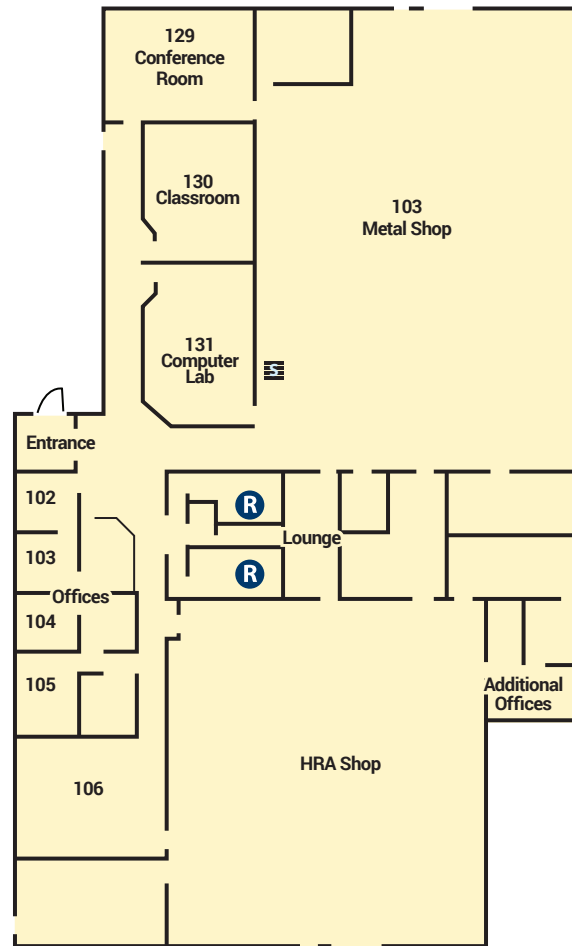

TECHNICAL EDUCATION CENTER

HARRISON CAMPUS

CENTER FOR MEDICAL IMAGING STUDIES

HARRISON CAMPUS

CAMPUS MAP

HARRISON CAMPUS

Wilhelm Joseph Magnus Building for Skilled Trades Learning
 Located at 3200 South Clare Avenue

FIRST FLOOR - MAIN BUILDING

HARRISON CAMPUS

- Main Building
- Health Sciences and Computer and Welding Labs
- Reserved for CGRES-D-CTE
- R Restrooms
- Elevators
- S Stairwell

↑
N

SECOND FLOOR - MAIN BUILDING