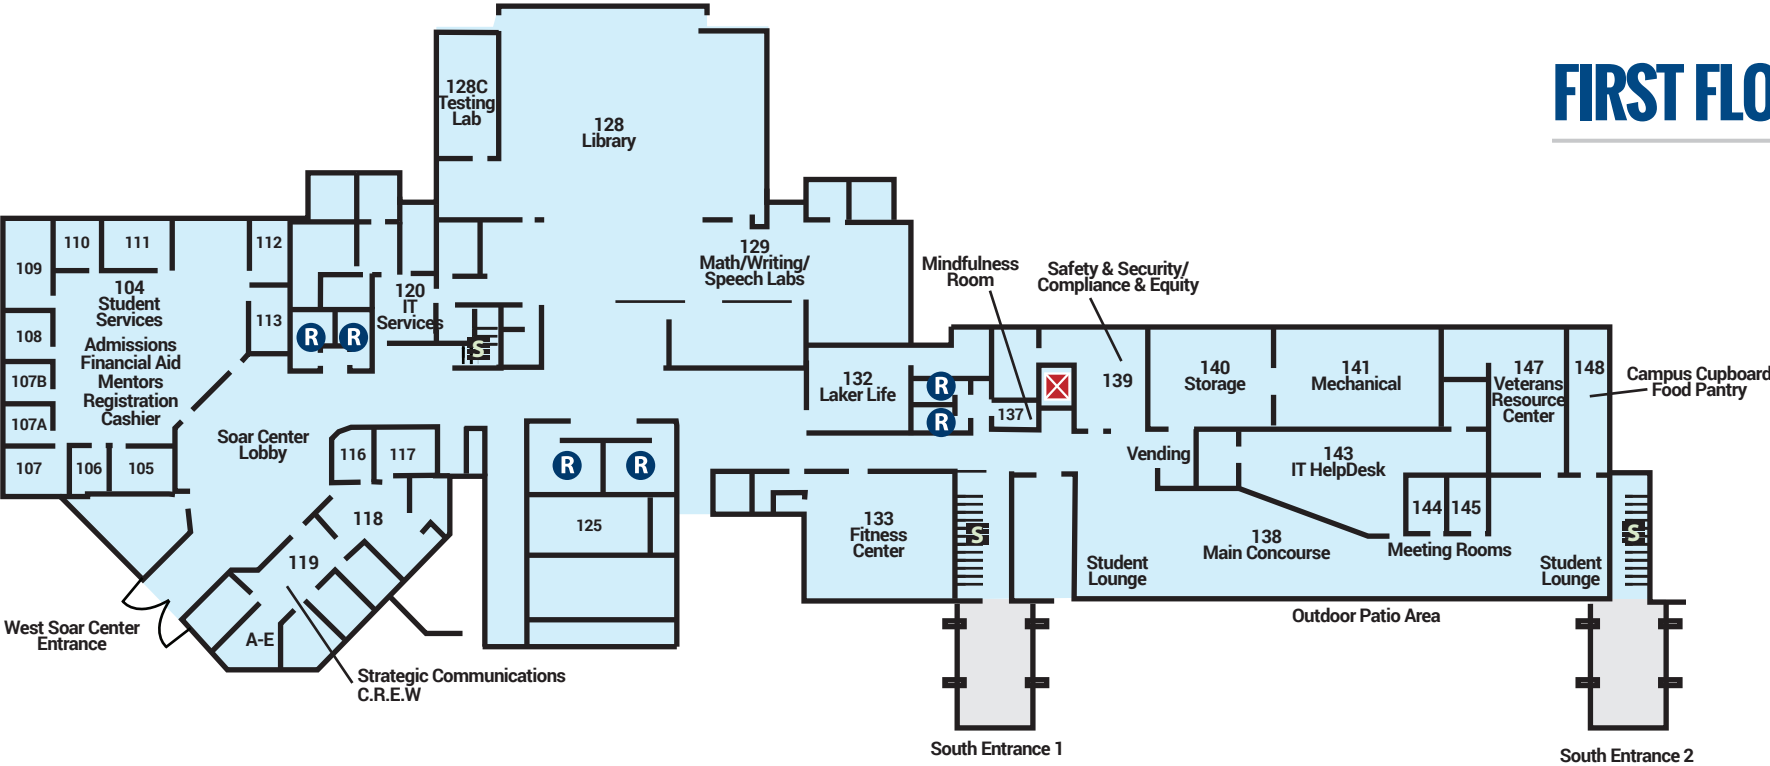

TECHNICAL EDUCATION CENTER

HARRISON CAMPUS

CENTER FOR MEDICAL IMAGING STUDIES

HARRISON CAMPUS

CAMPUS MAP

HARRISON CAMPUS

Wilhelm Joseph Magnus Building for Skilled Trades Learning
 Located at 3200 South Clare Avenue

FIRST FLOOR - MAIN BUILDING

HARRISON CAMPUS

- Main Building
- Health Sciences and Computer and Welding Labs
- Reserved for CGRES-D-CTE
- R Restrooms
- Elevators
- S Stairwell

↑
N

SECOND FLOOR - MAIN BUILDING

HARRISON CAMPUS